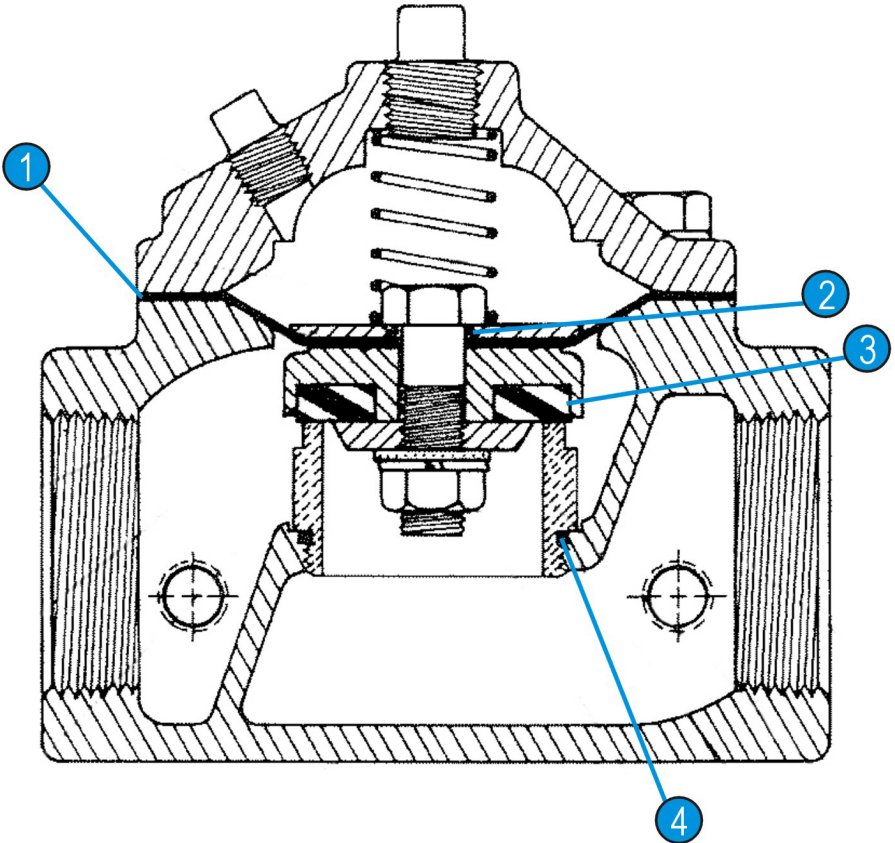

Repair Parts Kit-Buna
 Part Number: 964090
 For: 1 1/4 - 1 1/2" Basic Valve

Parts List

ITEM	INCLUDED	PART#	QTY	DESCRIPTION	MATERIAL
1		690019	1	DIAPHRAGM	Nylon, Buna-N
2		611012	1	STEM 'O' RING	Viton
3		690515	1	SEAT DISC	Buna-N
4		610030	1	SEAT 'O' RING	Buna-N

ITEM	PART#	QTY	DESCRIPTION	MATERIAL
1	690019	1	DIAPHRAGM	Nylon, Buna-N
2	611012	1	STEM 'O' RING	Viton
3	690515	1	SEAT DISC	Buna-N
4	610030	1	SEAT 'O' RING	Buna-N