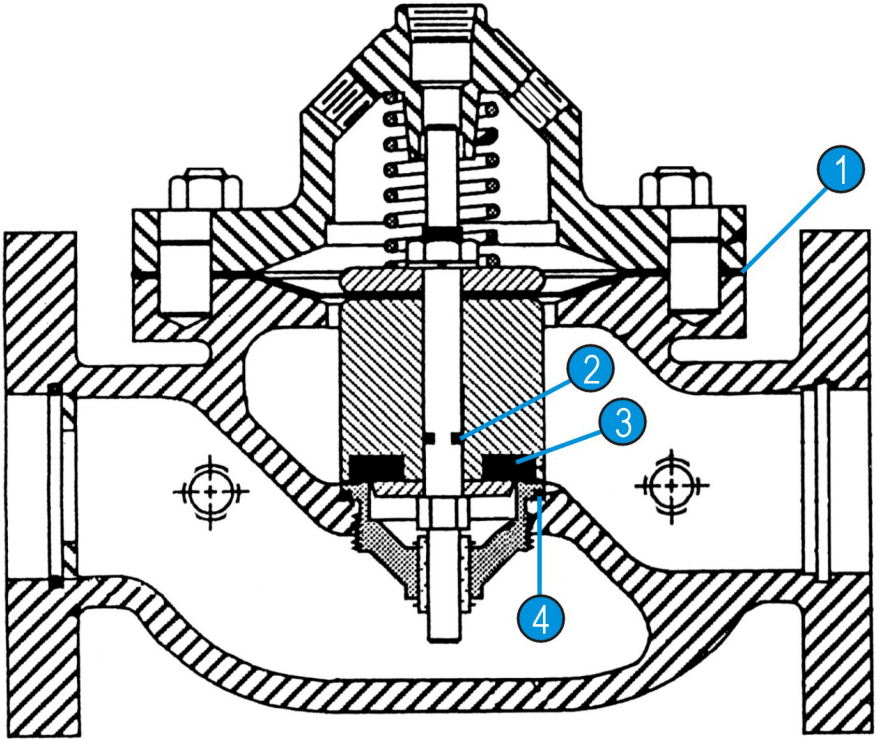

Repair Parts Kit-Viton
 Part Number: 904109
 For: 1 1/4" - 1 1/2" Basic Valve

Parts List

ITEM	INCLUDED	PART#	QTY	DESCRIPTION	MATERIAL
1		690109	1	DIAPHRAGM	Viton
2		611010	1	STEM 'O' RING	Viton
3		691515	1	SEAT DISC	Viton
4		611032	1	SEAT 'O' RING	Viton

ITEM	PART#	QTY	DESCRIPTION	MATERIAL
1	690109	1	DIAPHRAGM	Viton
2	611010	1	STEM 'O' RING	Viton
3	691515	1	SEAT DISC	Viton
4	611032	1	SEAT 'O' RING	Viton