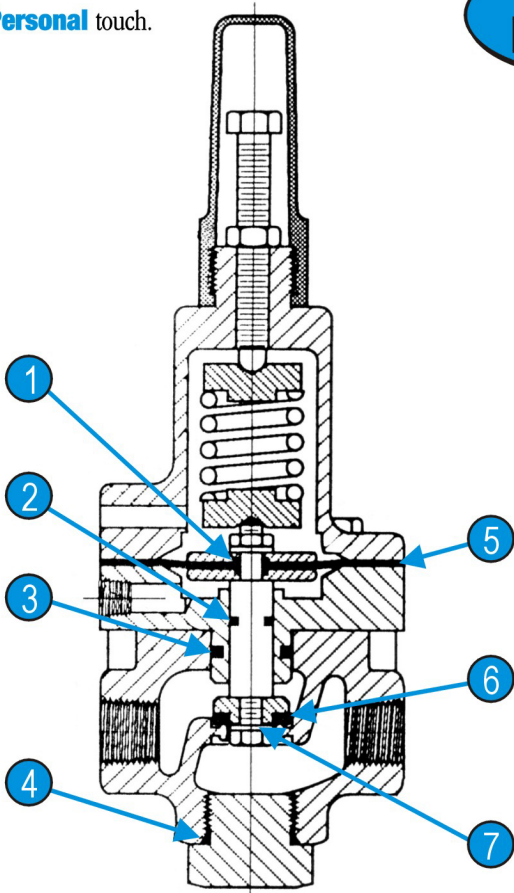

Repair Parts Kit-Buna

Part Number: 930000

For: 1330 Relief Pilot

Parts List

ITEM	INCLUDED	PART#	QTY	DESCRIPTION	MATERIAL
1		611010	2	DIAPHRAGM PLATE 'O' RING	Viton
2		611012	1	STEM 'O' RING	Viton
3		611116	1	ADAPTER 'O' RING	Viton
4		610912	1	PLUG 'O' RING	Buna-N
5		694002	1	DIAPHRAGM	Buna-N
6		310703	1	SEAT DISC	S.S. & Buna
7		685760	1	SEAL WASHER	S.S. & Buna

ITEM	PART#	QTY	DESCRIPTION	MATERIAL
1	611010	2	DIAPHRAGM PLATE 'O' RING	Viton
2	611012	1	STEM 'O' RING	Viton
3	611116	1	ADAPTER 'O' RING	Viton
4	610912	1	PLUG 'O' RING	Buna-N
5	694002	1	DIAPHRAGM	Buna-N
6	310703	1	SEAT DISC	S.S. & Buna
7	685760	1	SEAL WASHER	S.S. & Buna