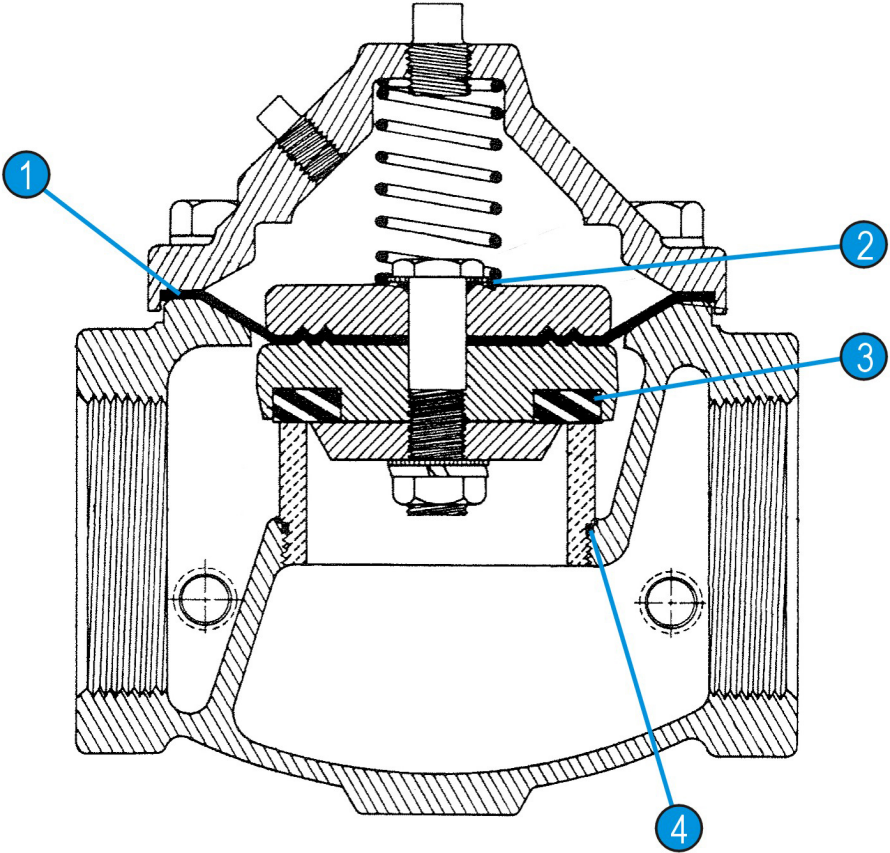

Repair Parts Kit-Buna
 Part Number: 964093
 For: 2 1/2 - 3" Basic Valve

Parts List

ITEM	INCLUDED	PART#	QTY	DESCRIPTION	MATERIAL
1		690023	1	DIAPHRAGM	Nylon, Buna-N
2		611012	1	STEM 'O' RING	Viton
3		690517	1	SEAT DISC	Buna-N
4		610042	1	SEAT 'O' RING	Buna-N

ITEM	PART#	QTY	DESCRIPTION	MATERIAL
1	690023	1	DIAPHRAGM	Nylon, Buna-N
2	611012	1	STEM 'O' RING	Viton
3	690517	1	SEAT DISC	Buna-N
4	610042	1	SEAT 'O' RING	Buna-N