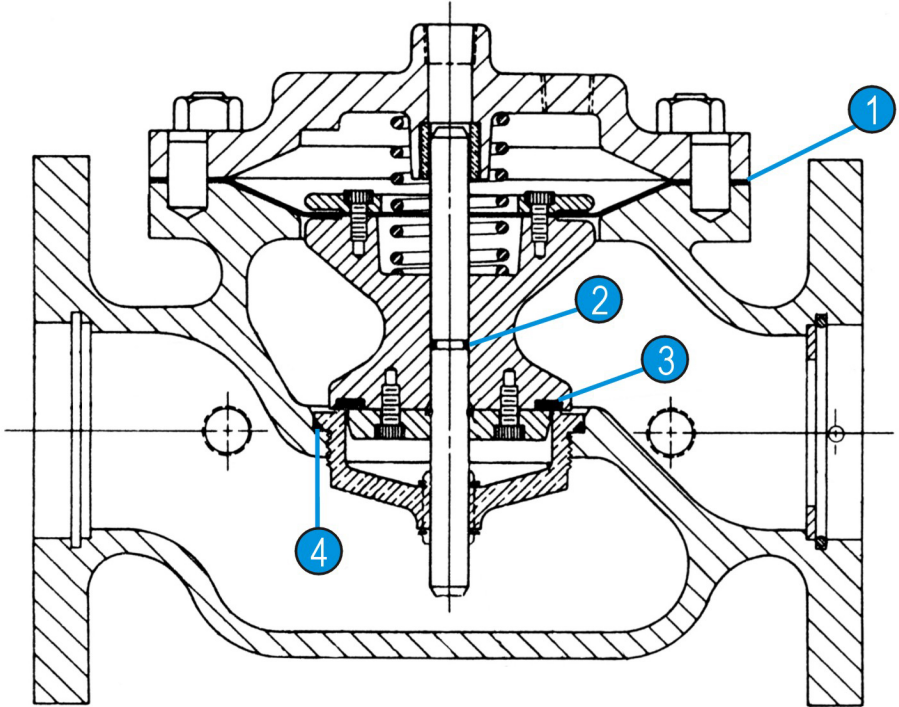

Repair Parts Kit-Buna
 Part Number: 904011
 For: 2 1/2" Basic Valve

Parts List

ITEM	INCLUDED	PART#	QTY	DESCRIPTION	MATERIAL
1		690024	1	DIAPHRAGM	Buna-N
2		611012	1	STEM 'O' RING	Viton
3		690510	1	SEAT DISC	Buna-N
4		610152	1	SEAT 'O' RING	Buna-N

ITEM	PART#	QTY	DESCRIPTION	MATERIAL
1	690024	1	DIAPHRAGM	Buna-N
2	611012	1	STEM 'O' RING	Viton
3	690510	1	SEAT DISC	Buna-N
4	610152	1	SEAT 'O' RING	Buna-N