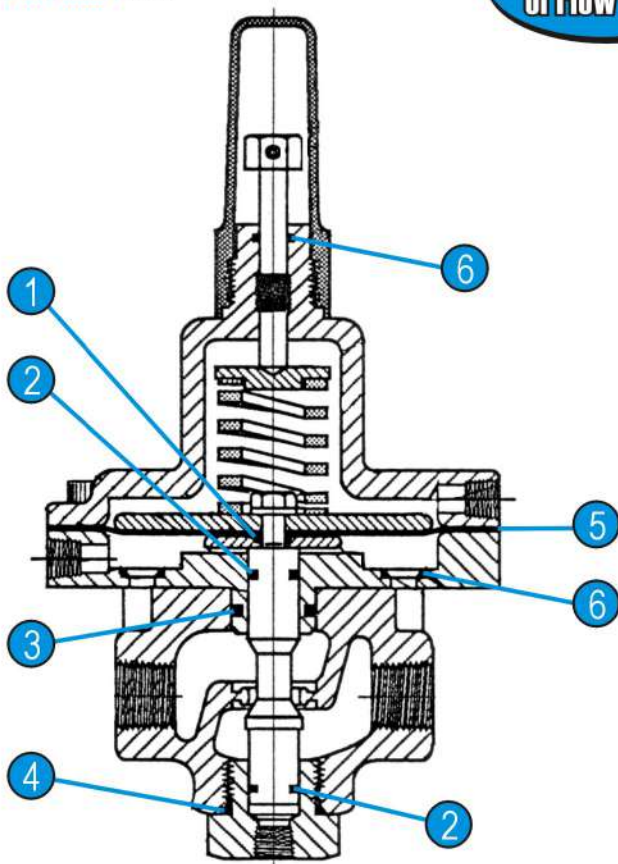

**Repair Parts Kit-Viton**  
 Part Number: 930105  
 For: 2450 Rate of Flow Pilot Kit

**Parts List**

ITEM	INCLUDED	PART#	QTY	DESCRIPTION	MATERIAL
1		611010	1	'O' RING	Viton
2		611013	2	'O' RING	Viton
3		611116	1	'O' RING	Viton
4		611912	1	'O' RING	Viton
5		694104	1	DIAPHRAGM	Viton
6		611011	5	'O' RING	Viton

ITEM	PART#	QTY	DESCRIPTION	MATERIAL
1	611010	1	'O' RING	Viton
2	611013	2	'O' RING	Viton
3	611116	1	'O' RING	Viton
4	611912	1	'O' RING	Viton
5	694104	1	DIAPHRAGM	Viton
6	611011	5	'O' RING	Viton