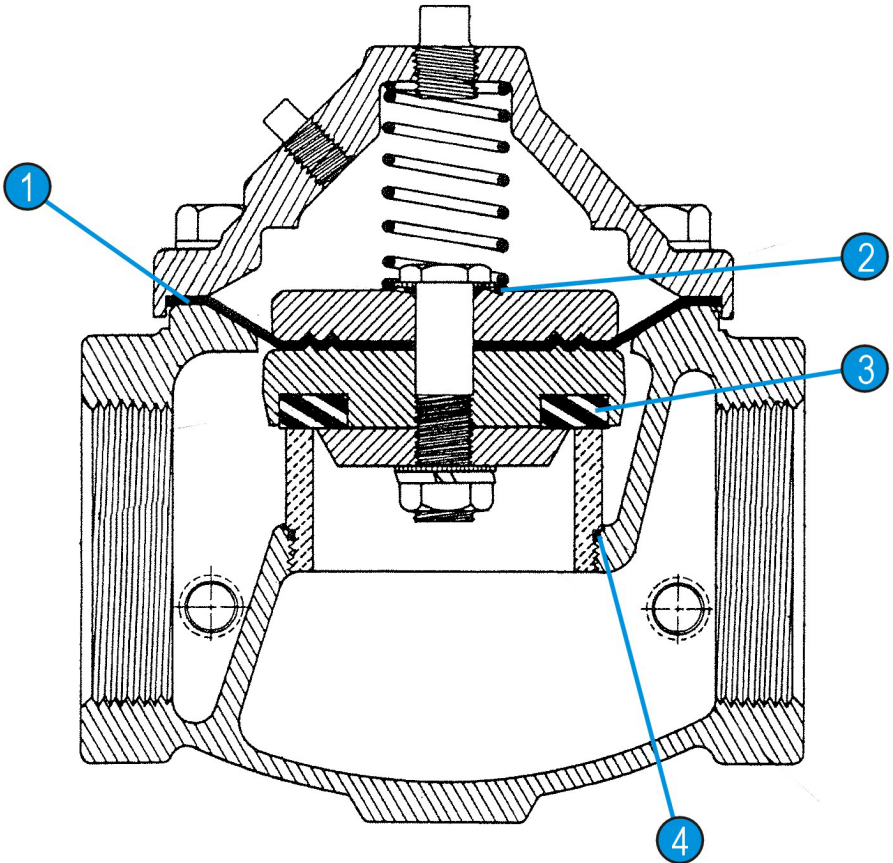

Repair Parts Kit-Buna
 Part Number: 964092
 For: 2" Basic Valve

Parts List

ITEM	INCLUDED	PART#	QTY	DESCRIPTION	MATERIAL
1		690022	1	DIAPHRAGM	Nylon, Buna-N
2		611012	1	STEM 'O' RING	Viton
3		690516	1	SEAT DISC	Buna-N
4		610138	1	SEAT 'O' RING	Buna-N

ITEM	PART#	QTY	DESCRIPTION	MATERIAL
1	690022	1	DIAPHRAGM	Nylon, Buna-N
2	611012	1	STEM 'O' RING	Viton
3	690516	1	SEAT DISC	Buna-N
4	610138	1	SEAT 'O' RING	Buna-N