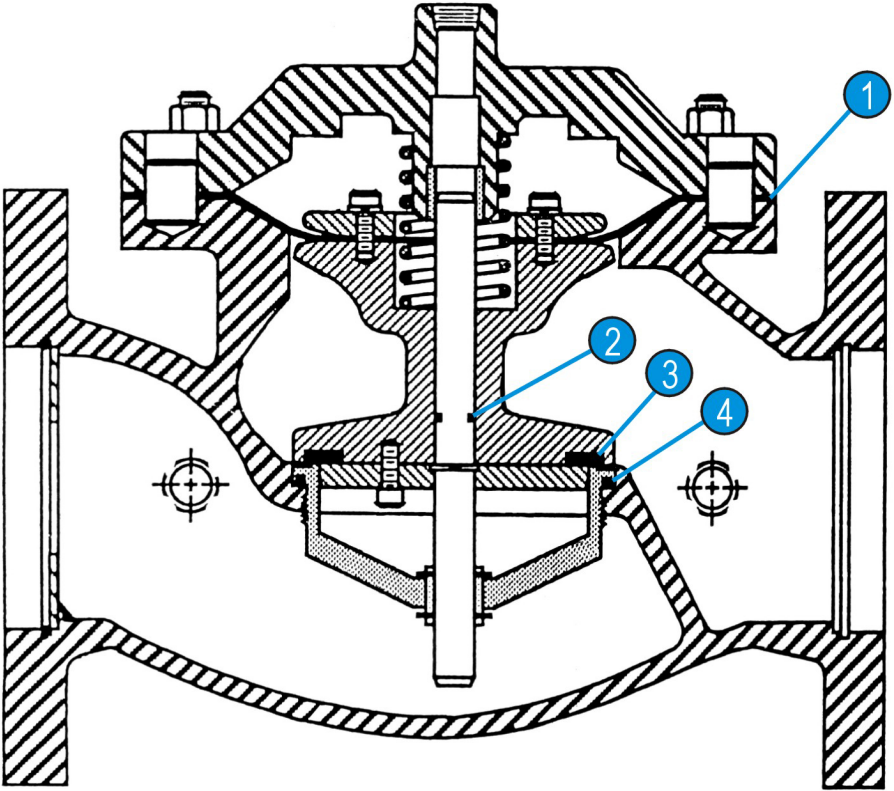

Repair Parts Kit-EPDM

Part Number: 9044000

For: 2" Basic Valve

Parts List

ITEM	INCLUDED	PART#	QTY	DESCRIPTION	MATERIAL
1		690059	1	DIAPHRAGM	EPDM
2		614012	1	STEM 'O' RING	EPDM
3		690529	1	SEAT DISC	EPDM
4		614038	1	SEAT RING 'O' RING	EPDM

ITEM	PART#	QTY	DESCRIPTION	MATERIAL
1	690059	1	DIAPHRAGM	EPDM
2	614012	1	STEM 'O' RING	EPDM
3	690529	1	SEAT DISC	EPDM
4	614038	1	SEAT RING 'O' RING	EPDM