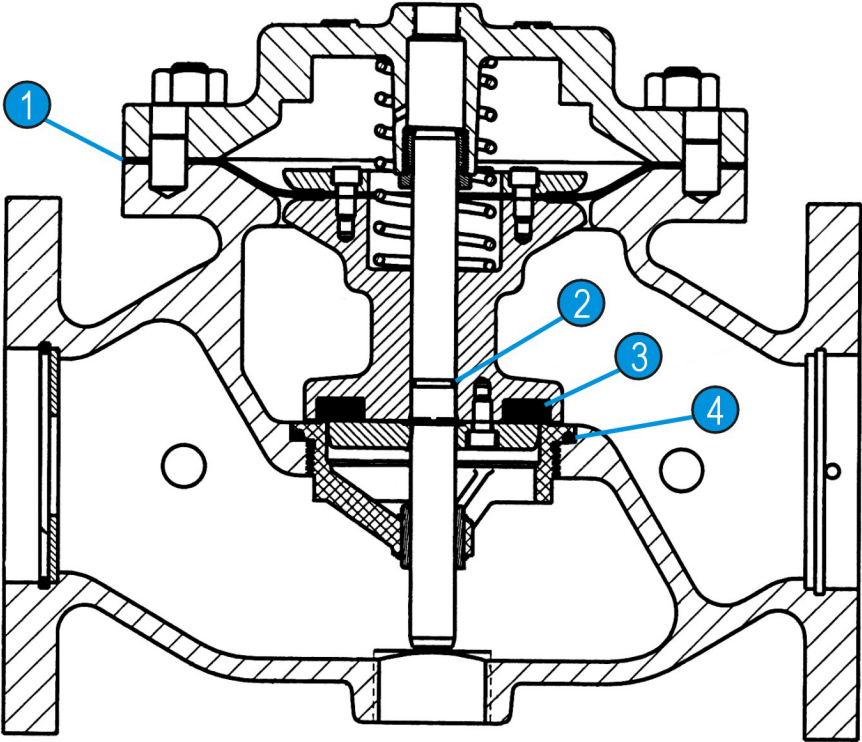

Repair Parts Kit-Buna

Part Number: 904031

For: 3"Repair Kit

3100 Series Buna

Parts List

ITEM	INCLUDED	PART#	QTY	DESCRIPTION	MATERIAL
1		690091	1	3100 SERIES DIAPHRAGM	Buna
2		611014	1	STEM 'O' RING	Viton
3		690591	1	SEAT DISC	Buna
4		610154	1	SEAT RING 'O' RING	Buna-N

ITEM	PART#	QTY	DESCRIPTION	MATERIAL
1	690091	1	3100 SERIES DIAPHRAGM	Buna
2	611014	1	STEM 'O' RING	Viton
3	690591	1	SEAT DISC	Buna
4	610154	1	SEAT RING 'O' RING	Buna-N