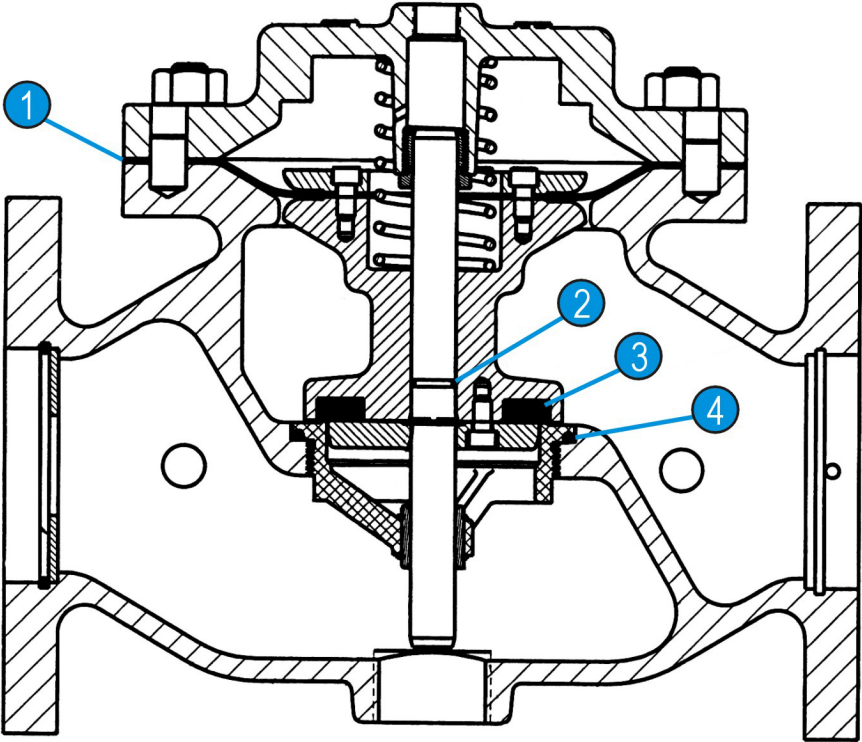

Repair Parts Kit-EPDM

Part Number: 904431

For: 3"Repair Kit

3100 Series

Parts List

ITEM	INCLUDED	PART#	QTY	DESCRIPTION	MATERIAL
1		690092	1	3100 SERIES DIAPHRAGM	EPDM
2		614014	1	STEM 'O' RING	EPDM
3		690592	1	SEAT DISC	EPDM
4		614154	1	SEAT RING 'O' RING	EPDM

ITEM	PART#	QTY	DESCRIPTION	MATERIAL
1	690092	1	3100 SERIES DIAPHRAGM	EPDM
2	614014	1	STEM 'O' RING	EPDM
3	690592	1	SEAT DISC	EPDM
4	614154	1	SEAT RING 'O' RING	EPDM