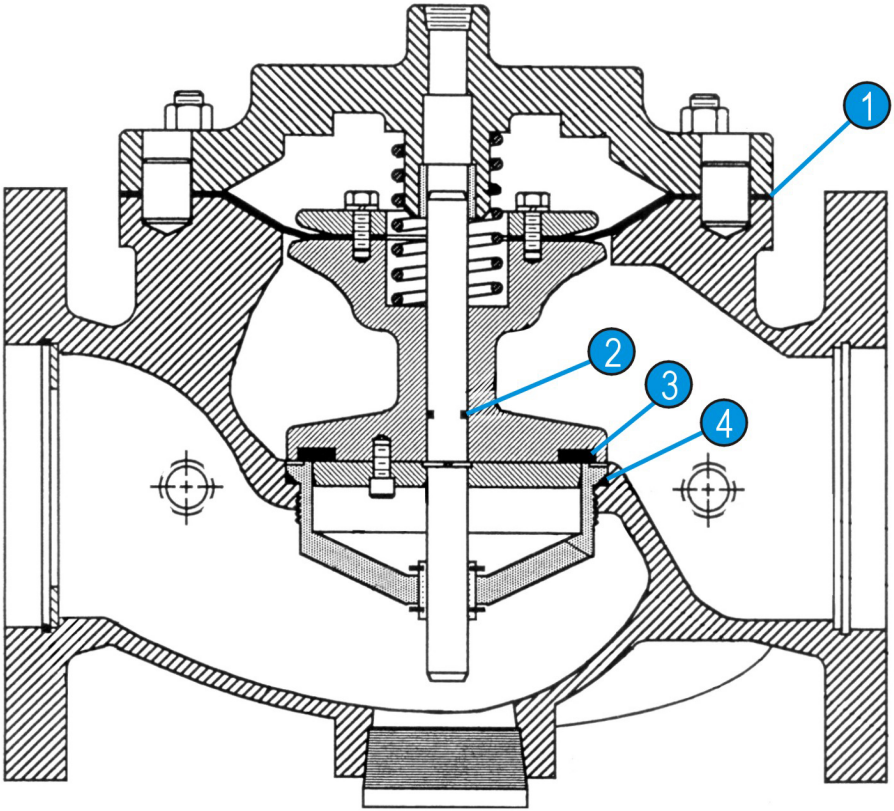

**Repair Parts Kit-EPDM**

Part Number: 904402

For: 4" Basic Valve

**Parts List**

ITEM	INCLUDED	PART#	QTY	DESCRIPTION	MATERIAL
1		690053	1	DIAPHRAGM	EPDM
2		614014	1	STEM 'O' RING	EPDM
3		690525	1	SEAT DISC	EPDM
4		614158	1	SEAT RING 'O' RING	EPDM

ITEM	PART#	QTY	DESCRIPTION	MATERIAL
1	690053	1	DIAPHRAGM	EPDM
2	614014	1	STEM 'O' RING	EPDM
3	690525	1	SEAT DISC	EPDM
4	614158	1	SEAT RING 'O' RING	EPDM