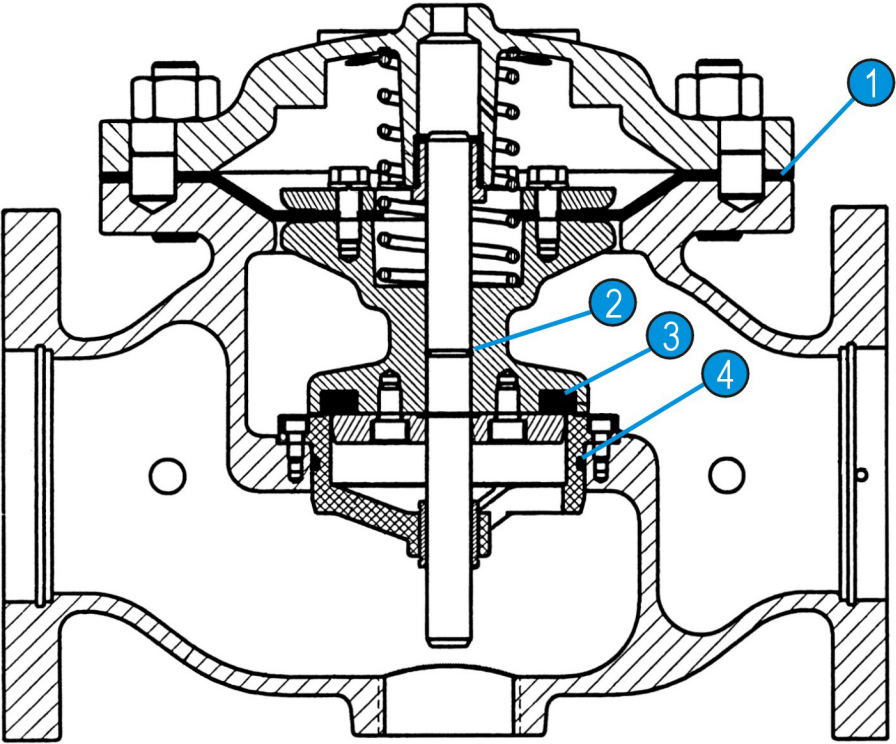

**Repair Parts Kit-Buna**  
 Part Number: 904044  
 For: 4" Basic Valve  
 4400 Series / Buna Rubber

**Parts List**

ITEM	INCLUDED	PART#	QTY	DESCRIPTION	MATERIAL
1		690044	1	DIAPHRAGM	Buna
2		611016	1	STEM 'O' RING	Viton
3		690544	1	SEAT DISC	Buna
4		610245	1	SEAT RING 'O' RING	Buna

ITEM	PART#	QTY	DESCRIPTION	MATERIAL
1	690044	1	DIAPHRAGM	Buna
2	611016	1	STEM 'O' RING	Viton
3	690544	1	SEAT DISC	Buna
4	610245	1	SEAT RING 'O' RING	Buna