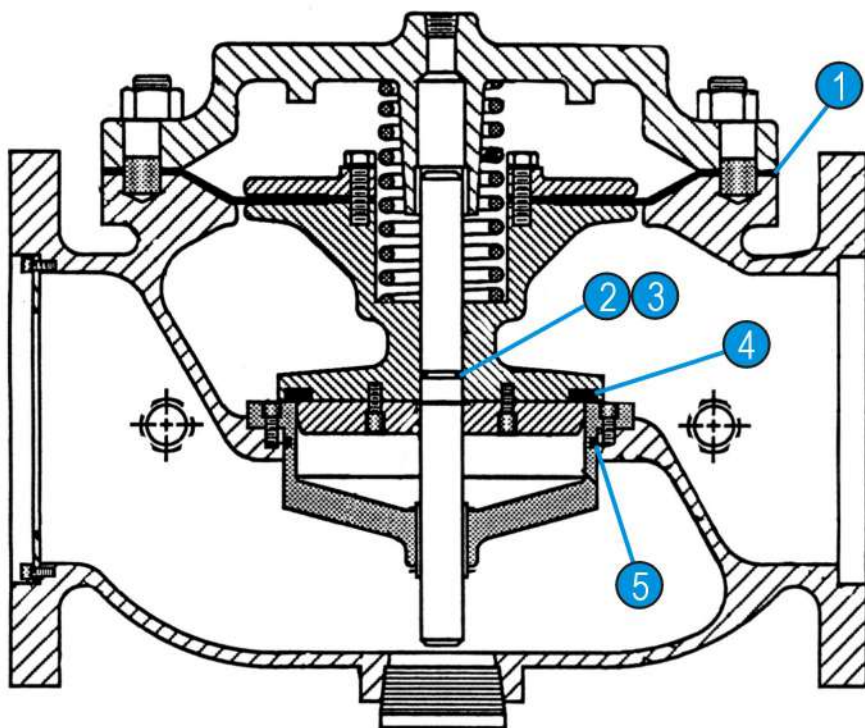

Repair Parts Kit-Viton

Part Number: 904103

For: 6" Basic Valve

Parts List

ITEM	INCLUDED	PART#	QTY	DESCRIPTION	MATERIAL
1		690146	1	DIAPHRAGM	Viton
2		610115	1	STEM 'O' RING	Viton (7/8")
3		611014	1	STEM 'O' RING	Viton (5/8")
4		691503	1	SEAT DISC	Viton
5		611259	1	SEAT DISC 'O' RING	Viton

ITEM	PART#	QTY	DESCRIPTION	MATERIAL
1	690146	1	DIAPHRAGM	Viton
2	610115	1	STEM 'O' RING	Viton (7/8")
3	611014	1	STEM 'O' RING	Viton (5/8")
4	691503	1	SEAT DISC	Viton
5	611259	1	SEAT DISC 'O' RING	Viton