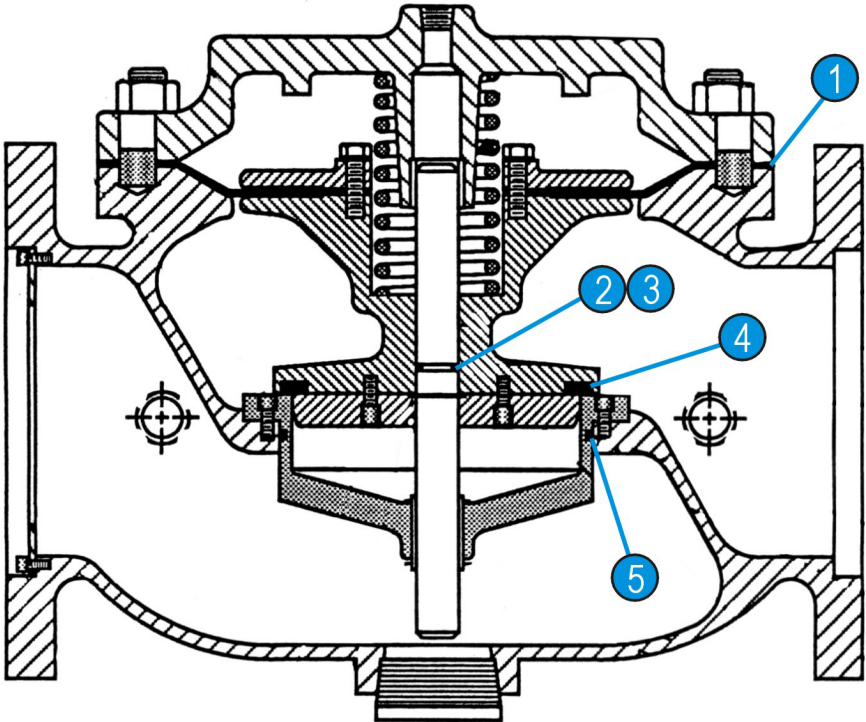

**Repair Parts Kit-EPDM**

Part Number: 904403

For: 6" Basic Valve

**Parts List**

ITEM	INCLUDED	PART#	QTY	DESCRIPTION	MATERIAL
1		690054	1	DIAPHRAGM	EPDM
2		614115	1	STEM 'O' RING	EPDM (7/8")
3		614014	1	STEM 'O' RING	EPDM (5/8")
4		690527	1	SEAT DISC	EPDM
5		614259	1	SEAT RING 'O' RING	EPDM

ITEM	PART#	QTY	DESCRIPTION	MATERIAL
1	690054	1	DIAPHRAGM	EPDM
2	614115	1	STEM 'O' RING	EPDM (7/8")
3	614014	1	STEM 'O' RING	EPDM (5/8")
4	690527	1	SEAT DISC	EPDM
5	614259	1	SEAT RING 'O' RING	EPDM