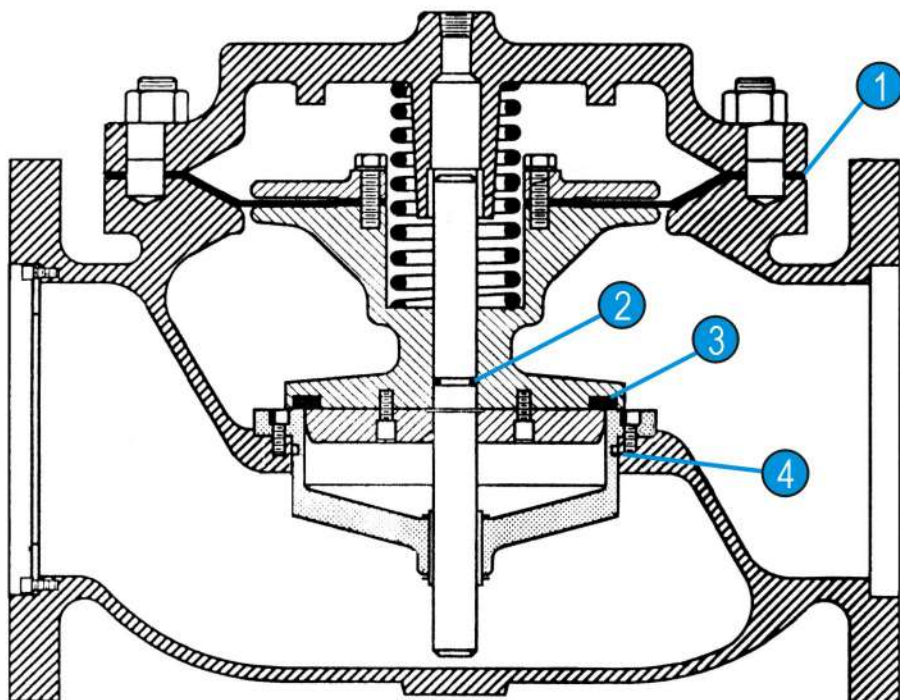

Repair Parts Kit-EPDM

Part Number: 904404

For: 8" Basic Valve

Parts List

ITEM	INCLUDED	PART#	QTY	DESCRIPTION	MATERIAL
1		690064	1	DIAPHRAGM	EPDM
2		614119	1	STEM 'O' RING	EPDM
3		690511	1	SEAT DISC	EPDM
4		614270	1	SEAT RING 'O' RING	EPDM

ITEM	PART#	QTY	DESCRIPTION	MATERIAL
1	690064	1	DIAPHRAGM	EPDM
2	614119	1	STEM 'O' RING	EPDM
3	690511	1	SEAT DISC	EPDM
4	614270	1	SEAT RING 'O' RING	EPDM