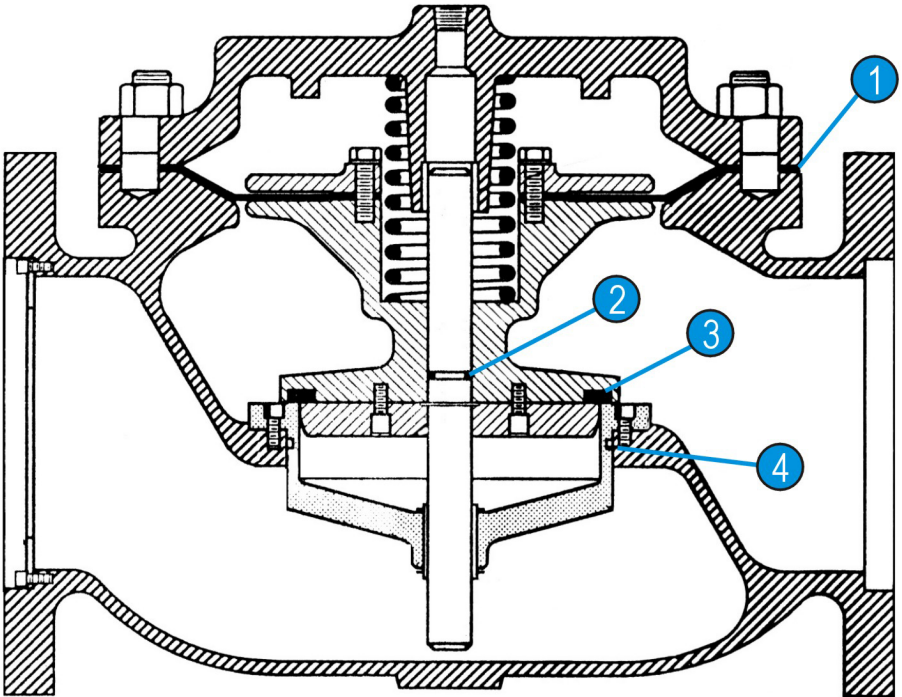

Repair Parts Kit-EPDM

Part Number: 904404

For: 8" Basic Valve

Parts List

ITEM	INCLUDED	PART#	QTY	DESCRIPTION	MATERIAL
1		690064	1	DIAPHRAGM	EPDM
2		614119	1	STEM 'O' RING	EPDM
3		690511	1	SEAT DISC	EPDM
4		614270	1	SEAT RING 'O' RING	EPDM

ITEM	PART#	QTY	DESCRIPTION	MATERIAL
1	690064	1	DIAPHRAGM	EPDM
2	614119	1	STEM 'O' RING	EPDM
3	690511	1	SEAT DISC	EPDM
4	614270	1	SEAT RING 'O' RING	EPDM