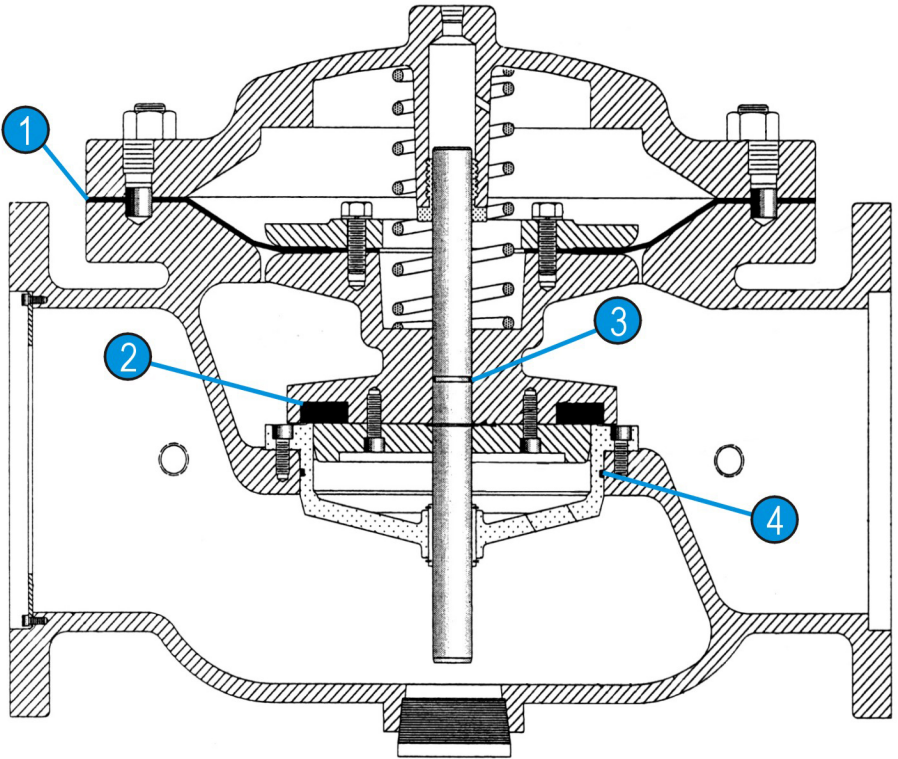

Repair Parts Kit-EPDM

Part Number: 904484

For: 8" 3200 Series

Basic Valve Repair Kit

Parts List

ITEM	INCLUDED	PART#	QTY	DESCRIPTION	MATERIAL
1		690083	1	3200 SERIES DIAPHRAGM	EPDM
2		690583	1	3200 SERIES SEAT DISC	EPDM
3		614119	1	'O' RING FOR STEM	EPDM
4		614268	1	SEAT RING 'O' RING	EPDM

ITEM	PART#	QTY	DESCRIPTION	MATERIAL
1	690083	1	3200 SERIES DIAPHRAGM	EPDM
2	690583	1	3200 SERIES SEAT DISC	EPDM
3	614119	1	'O' RING FOR STEM	EPDM
4	614268	1	SEAT RING 'O' RING	EPDM