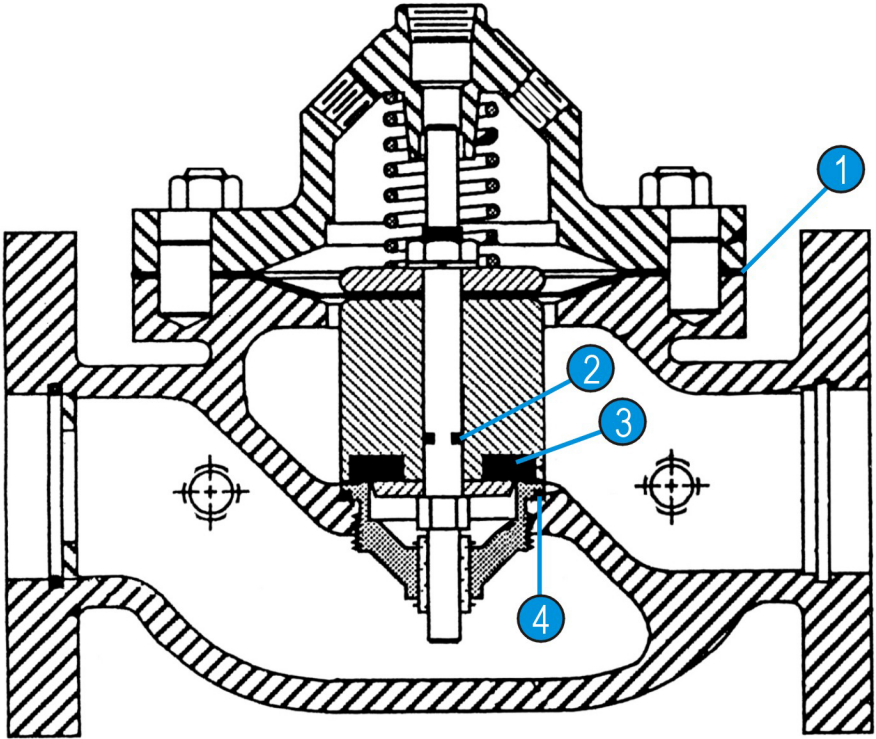

Repair Parts Kit-Buna
 Part Number: 904009
 For: 1 1/4" - 1 1/2" Basic Valve

Parts List

ITEM	INCLUDED	PART#	QTY	DESCRIPTION	MATERIAL
1		690009	1	DIAPHRAGM	Buna-N
2		611010	1	STEM 'O' RING	Viton
3		690515	1	SEAT DISC	Buna-N
4		610032	1	SEAT 'O' RING	Buna-N

ITEM	PART#	QTY	DESCRIPTION	MATERIAL
1	690009	1	DIAPHRAGM	Buna-N
2	611010	1	STEM 'O' RING	Viton
3	690515	1	SEAT DISC	Buna-N
4	610032	1	SEAT 'O' RING	Buna-N