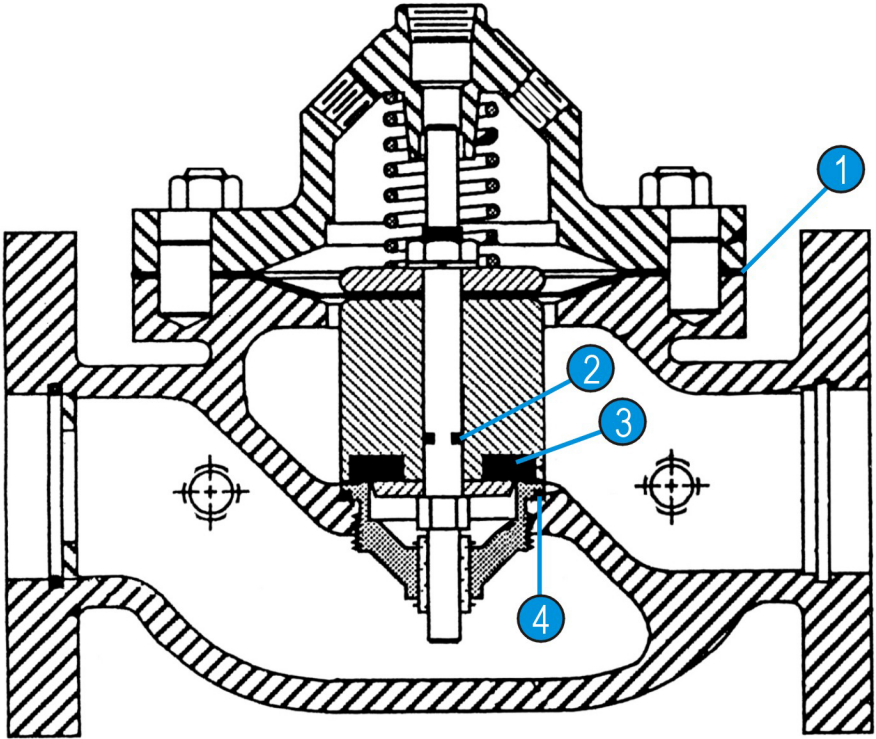

Repair Parts Kit-EPDM
 Part Number: 904409
 For: 1 1/4" - 1 1/2" Basic Valve

Parts List

ITEM	INCLUDED	PART#	QTY	DESCRIPTION	MATERIAL
1		690057	1	DIAPHRAGM	EPDM
2		614010	1	STEM 'O' RING	EPDM
3		690528	1	SEAT DISC	EPDM
4		614032	1	SEAT RING 'O' RING	EPDM

ITEM	PART#	QTY	DESCRIPTION	MATERIAL
1	690057	1	DIAPHRAGM	EPDM
2	614010	1	STEM 'O' RING	EPDM
3	690528	1	SEAT DISC	EPDM
4	614032	1	SEAT RING 'O' RING	EPDM