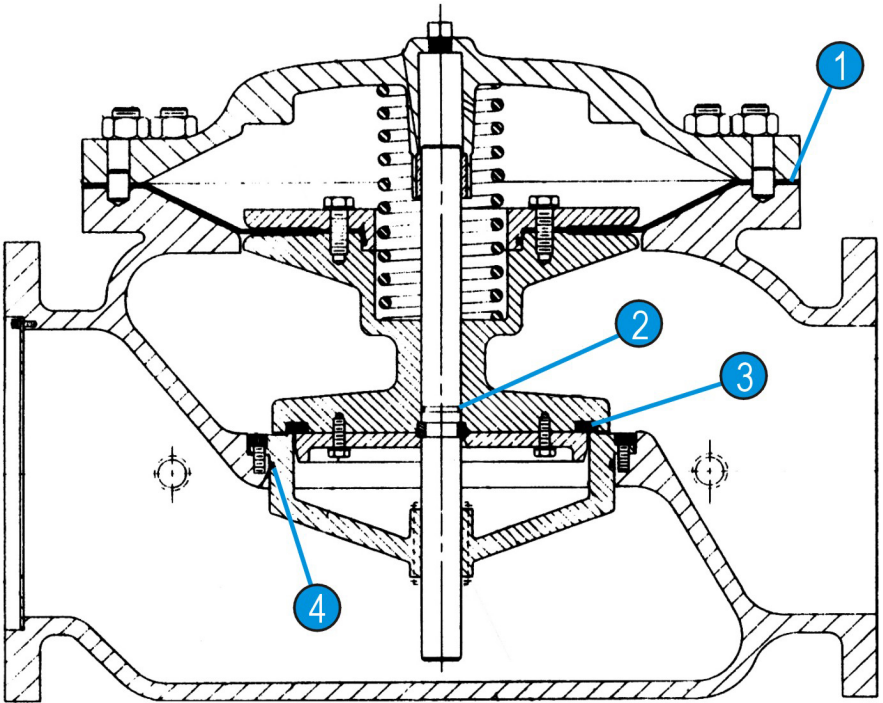

Repair Parts Kit-Buna
 Part Number: 904025
 For: 10" 3800 Repair Kit

Parts List

ITEM	INCLUDED	PART#	QTY	DESCRIPTION	MATERIAL
1		690021	1	3800 SERIES DIAPHRAGM	Buna
2		610123	1	'O' RING	Buna
3		690505	1	SEAT DISC	Buna-N
4		610277	1	'O' RING with stiff ring	Buna

ITEM	PART#	QTY	DESCRIPTION	MATERIAL
1	690021	1	3800 SERIES DIAPHRAGM	Buna
2	610123	1	'O' RING	Buna
3	690505	1	SEAT DISC W/Stiff Ring	Buna-N
4	610277	1	'O' RING	Buna