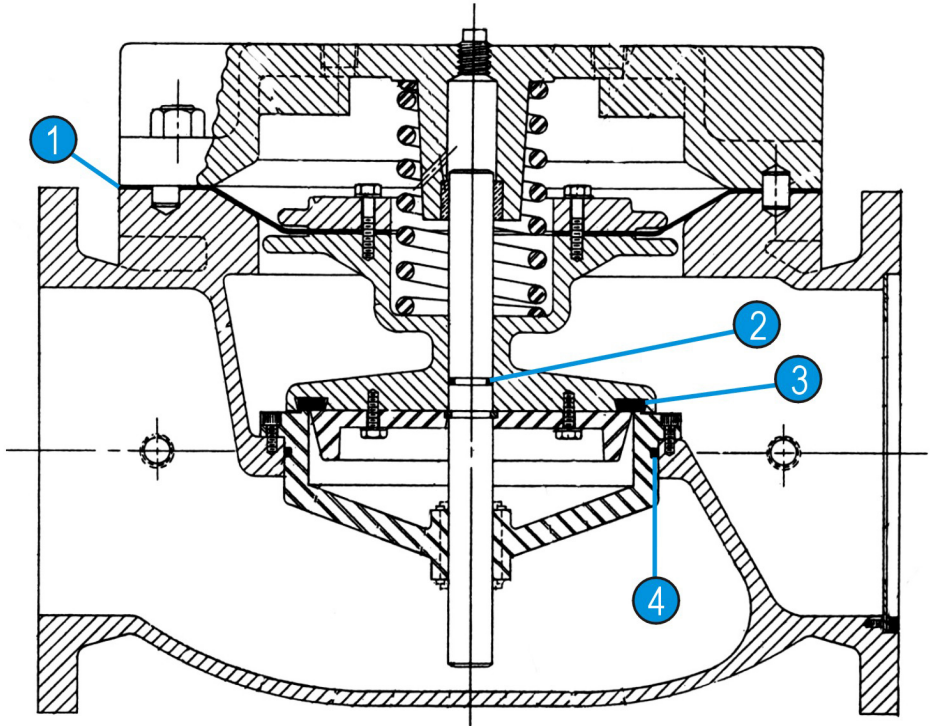

Repair Parts Kit-Buna
 Part Number: 904005
 For: 10" Basic Valve

Parts List

ITEM	INCLUDED	PART#	QTY	DESCRIPTION	MATERIAL
1		690005	1	DIAPHRAGM	Buna-N
2		610123	1	STEM 'O' RING	Buna
3		690505	1	SEAT DISC	Buna-N
4		610277	1	SEAT 'O' RING	Buna-N

ITEM	PART#	QTY	DESCRIPTION	MATERIAL
1	690005	1	DIAPHRAGM	Buna-N
2	610123	1	STEM 'O' RING	Buna
3	690505	1	SEAT DISC	Buna-N
4	610277	1	SEAT 'O' RING	Buna-N