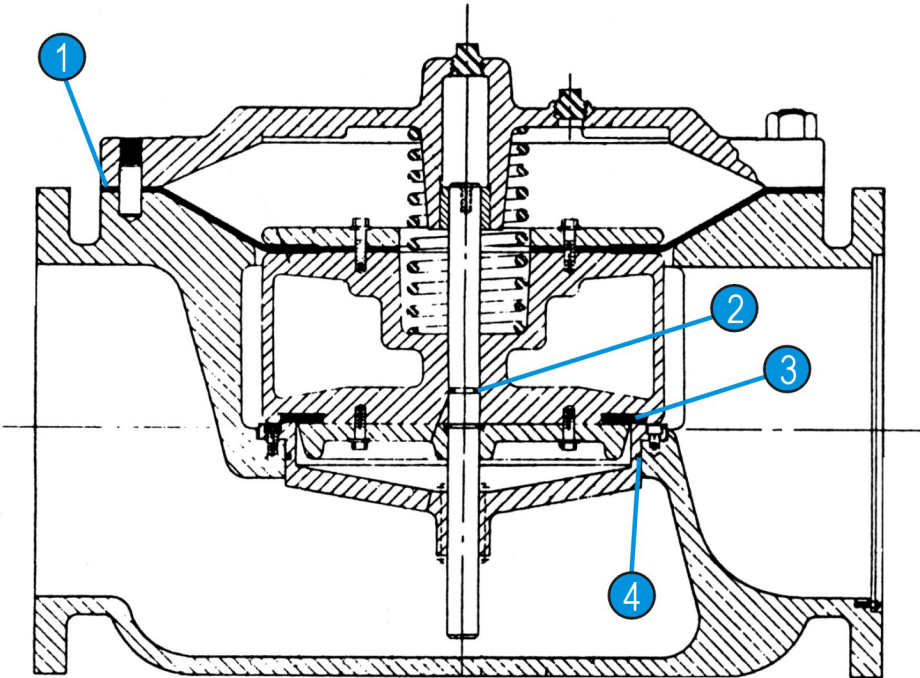

Repair Parts Kit-Viton
 Part Number: 904106
 For: 12" Basic Valve

Parts List

ITEM	INCLUDED	PART#	QTY	DESCRIPTION	MATERIAL
1		690106	1	DIAPHRAGM	Viton
2		611123	1	STEM 'O' RING	Viton
3		691506	1	SEAT DISC	Viton
4		611456	1	SEAT 'O' RING	Viton

ITEM	PART#	QTY	DESCRIPTION	MATERIAL
1	690106	1	DIAPHRAGM	Viton
2	611123	1	STEM 'O' RING	Viton
3	691506	1	SEAT DISC	Viton
4	611456	1	SEAT 'O' RING	Viton