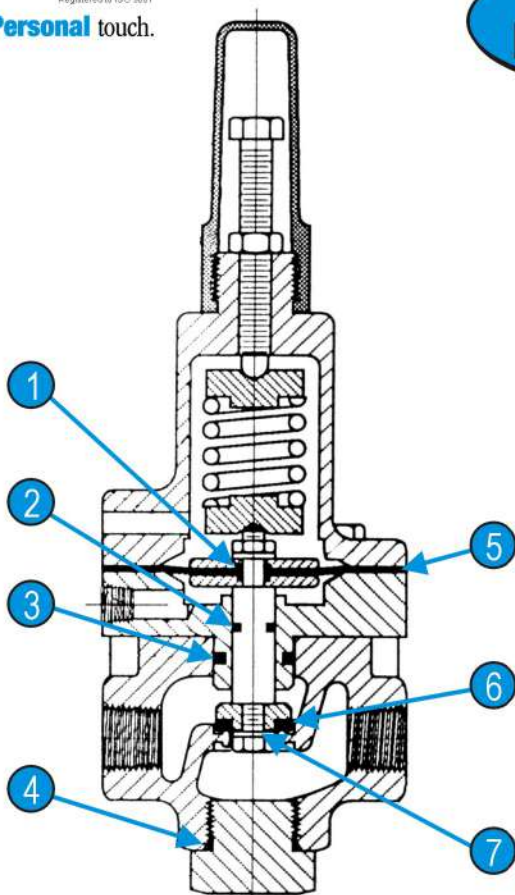

**Repair Parts Kit-Buna**

Part Number: 930000

For: 1330 Relief Pilot

**Parts List**

ITEM	INCLUDED	PART#	QTY	DESCRIPTION	MATERIAL
1		611010	2	DIAPHRAGM PLATE 'O' RING	Viton
2		611012	1	STEM 'O' RING	Viton
3		611116	1	ADAPTER 'O' RING	Viton
4		610912	1	PLUG 'O' RING	Buna-N
5		694002	1	DIAPHRAGM	Buna-N
6		310703	1	SEAT DISC	S.S. & Buna
7		685760	1	SEAL WASHER	S.S. & Buna

ITEM	PART#	QTY	DESCRIPTION	MATERIAL
1	611010	2	DIAPHRAGM PLATE 'O' RING	Viton
2	611012	1	STEM 'O' RING	Viton
3	611116	1	ADAPTER 'O' RING	Viton
4	610912	1	PLUG 'O' RING	Buna-N
5	694002	1	DIAPHRAGM	Buna-N
6	310703	1	SEAT DISC	S.S. & Buna
7	685760	1	SEAL WASHER	S.S. & Buna