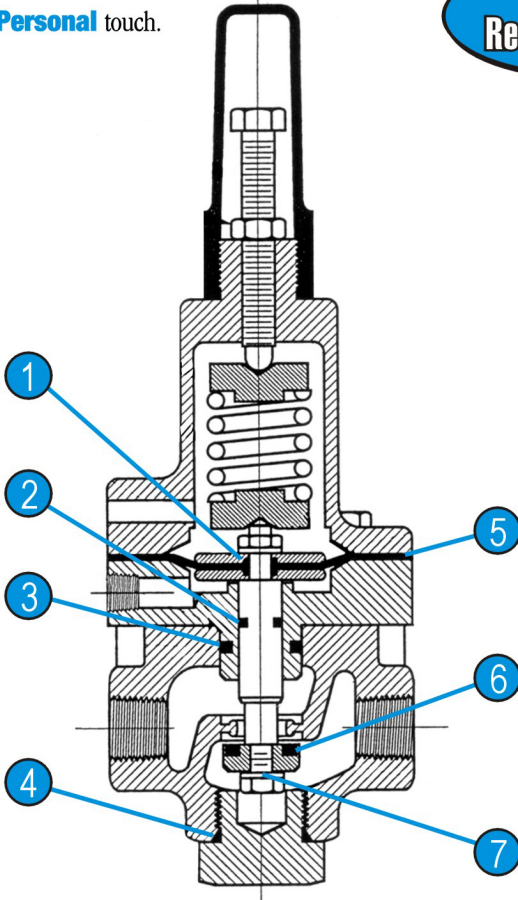

**Repair Parts Kit-Buna**  
 Part Number: 930000  
 For: 1340 Reducing Pilot

**Parts List**

ITEM	INCLUDED	PART#	QTY	DESCRIPTION	MATERIAL
1		611010	2	DIAPHRAGM PLATE 'O' RING	Viton
2		611012	1	STEM 'O' RING	Viton
3		611116	1	ADAPTER 'O' RING	Viton
4		610912	1	PLUG 'O' RING	Buna-N
5		694002	1	DIAPHRAGM	Buna-N
6		310703	1	SEAT DISC	S.S. & Buna
7		685760	1	SEAL WASHER	S.S. & Buna

ITEM	PART#	QTY	DESCRIPTION	MATERIAL
1	611010	2	DIAPHRAGM PLATE 'O' RING	Viton
2	611012	1	STEM 'O' RING	Viton
3	611116	1	ADAPTER 'O' RING	Viton
4	610912	1	PLUG 'O' RING	Buna-N
5	694002	1	DIAPHRAGM	Buna-N
6	310703	1	SEAT DISC	S.S. & Buna
7	685760	1	SEAL WASHER	S.S. & Buna