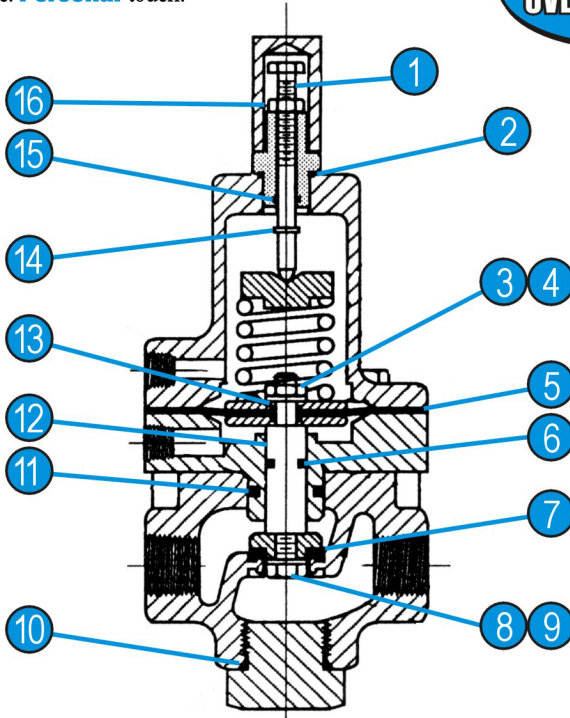

Repair Parts Kit-Buna

Part Number: 935010

For: 1356 Overhaul Kit

Parts List

Item	Included	Part #	Quantity	Description	Material
1		300724	1	ADJUSTING SCREW	S.S.
2		611906	1	'O' RING	Viton
3		590712	1	UPPER STEM FASTENER NUT	S.S.
4		685700	1	UPPER STEM FASTENER WASHER	S.S.
5		694002	1	DIAPHRAGM	Buna-N
6		611012	1	'O' RING	Viton
7		310703	1	SEAT DISC	S.S./Buna-N
8		531700	1	LOWER STEM FASTENER CAPSCREW	S.S.
9		685760	1	LOWER STEM FASTENER SEAL WASHER	S.S./Buna-N
10		610119	1	'O' RING	Buna-N
11		611116	1	'O' RING	Viton
12		314702	1	STEM	S.S.
13		611010	2	'O' RING	Viton
14		630715	1	ADJUSTING SCREW 'E' RING	S.S.
15		611008	1	'O' RING	Viton
16		300709	1	ADJUSTING SCREW LOCK NUT	S.S.

Item	Part #	Quantity	Description	Material
1	300724	1	ADJUSTING SCREW	S.S.
2	611906	1	'O' RING	Viton
3	590712	1	UPPER STEM FASTENER NUT	S.S.
4	685700	1	UPPER STEM FASTENER WASHER	S.S.
5	694002	1	DIAPHRAGM	Buna-N
6	611012	1	'O' RING	Viton
7	310703	1	SEAT DISC	S.S./Buna-N
8	531700	1	LOWER STEM FASTENER CAPSCREW	S.S.
9	685760	1	LOWER STEM FASTENER SEAL WASHER	S.S./Buna-N
10	610119	1	'O' RING	Buna-N
11	611116	1	'O' RING	Viton
12	314702	1	STEM	S.S.
13	611010	2	'O' RING	Viton
14	630715	1	ADJUSTING SCREW 'E' RING	S.S.
15	611008	1	'O' RING	Viton
16	300709	1	ADJUSTING SCREW LOCK NUT	S.S.