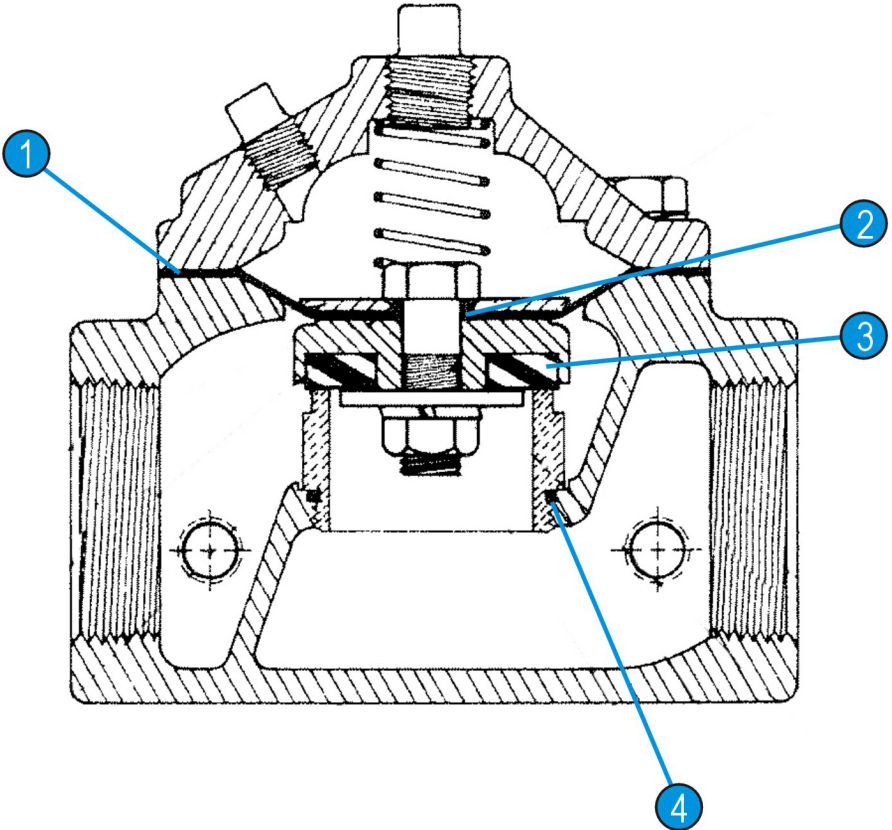

Repair Parts Kit-Buna
 Part Number: 964095
 For: 1" Basic Valve

Parts List

ITEM	INCLUDED	PART#	QTY	DESCRIPTION	MATERIAL
1		690018	1	DIAPHRAGM	Nylon, Buna-N
2		611108	1	STEM 'O' RING	Viton
3		690514	1	SEAT DISC	Buna-N
4		610023	1	SEAT 'O' RING	Buna-N

ITEM	PART#	QTY	DESCRIPTION	MATERIAL
1	690018	1	DIAPHRAGM	Nylon, Buna-N
2	611108	1	STEM 'O' RING	Viton
3	690514	1	SEAT DISC	Buna-N
4	610023	1	SEAT 'O' RING	Buna-N