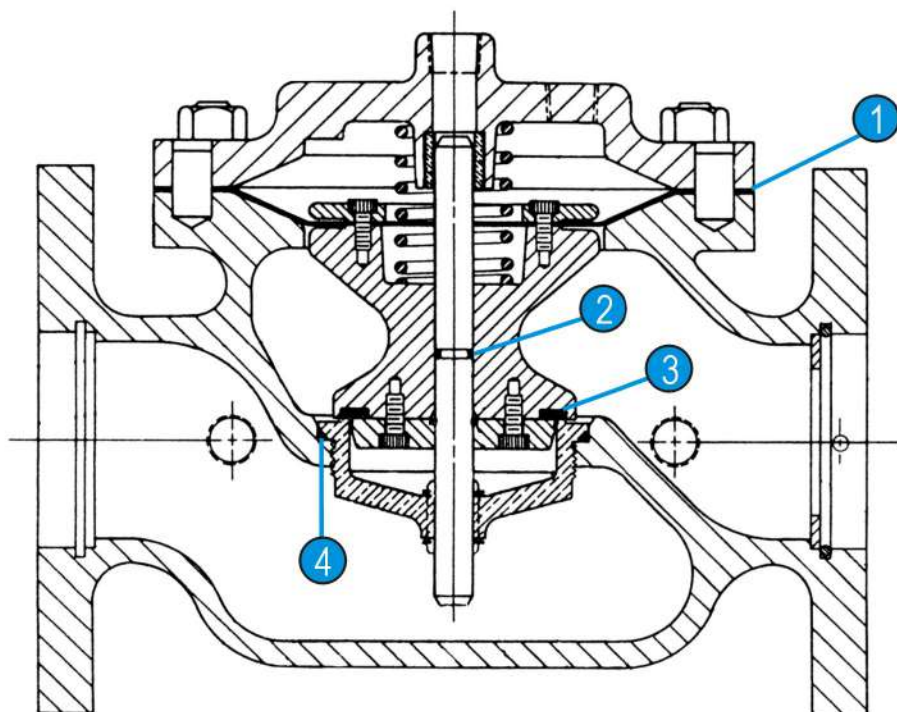

**Repair Parts Kit-Buna**

Part Number: 904011

For: 2 1/2" Basic Valve

**Parts List**

ITEM	INCLUDED	PART#	QTY	DESCRIPTION	MATERIAL
1		690024	1	DIAPHRAGM	Buna-N
2		611012	1	STEM 'O' RING	Viton
3		690510	1	SEAT DISC	Buna-N
4		610152	1	SEAT 'O' RING	Buna-N

ITEM	PART#	QTY	DESCRIPTION	MATERIAL
1	690024	1	DIAPHRAGM	Buna-N
2	611012	1	STEM 'O' RING	Viton
3	690510	1	SEAT DISC	Buna-N
4	610152	1	SEAT 'O' RING	Buna-N