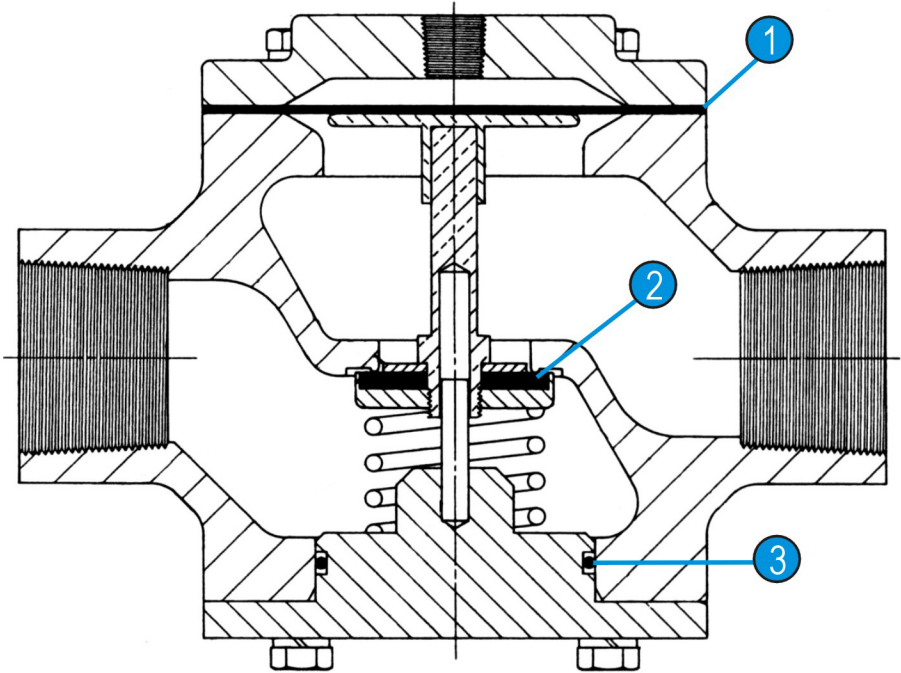

Repair Parts Kit-Buna
 Part Number: 920016
 For: 200 Water Drain Valve Kit

Parts List

ITEM	INCLUDED	PART#	QTY	DESCRIPTION	MATERIAL
1		690025	1	DIAPHRAGM	Buna-N
2		691511	1	SEAT DISC	Viton
3		610132	1	'O' RING	Buna-N

ITEM	PART#	QTY	DESCRIPTION	MATERIAL
1	690025	1	DIAPHRAGM	Buna-N
2	691511	1	SEAT DISC	Viton
3	610132	1	'O' RING	Buna-N