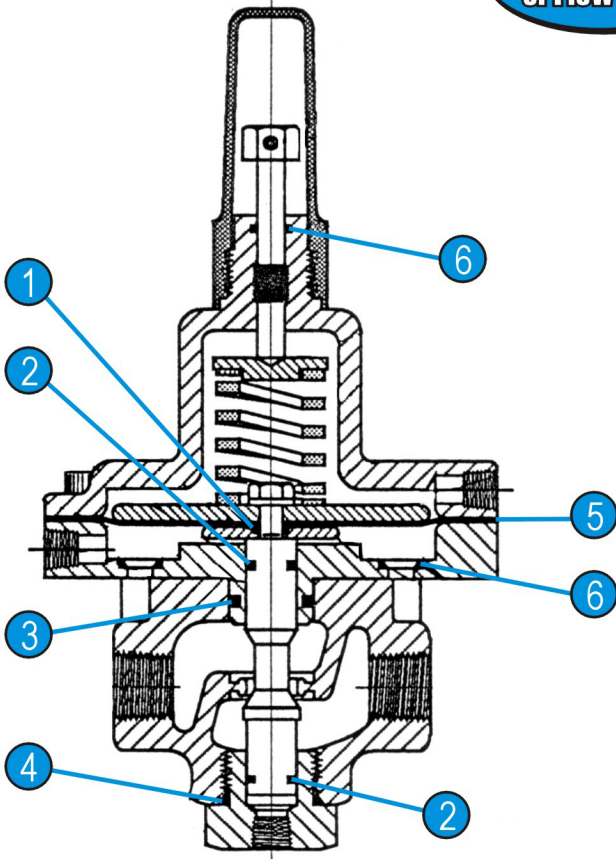

Repair Parts Kit-Viton
 Part Number: 930105
 For: 2450 Rate of Flow Pilot Kit

Parts List

ITEM	INCLUDED	PART#	QTY	DESCRIPTION	MATERIAL
1		611010	1	'O' RING	Viton
2		611013	2	'O' RING	Viton
3		611116	1	'O' RING	Viton
4		611912	1	'O' RING	Viton
5		694104	1	DIAPHRAGM	Viton
6		611011	5	'O' RING	Viton

ITEM	PART#	QTY	DESCRIPTION	MATERIAL
1	611010	1	'O' RING	Viton
2	611013	2	'O' RING	Viton
3	611116	1	'O' RING	Viton
4	611912	1	'O' RING	Viton
5	694104	1	DIAPHRAGM	Viton
6	611011	5	'O' RING	Viton