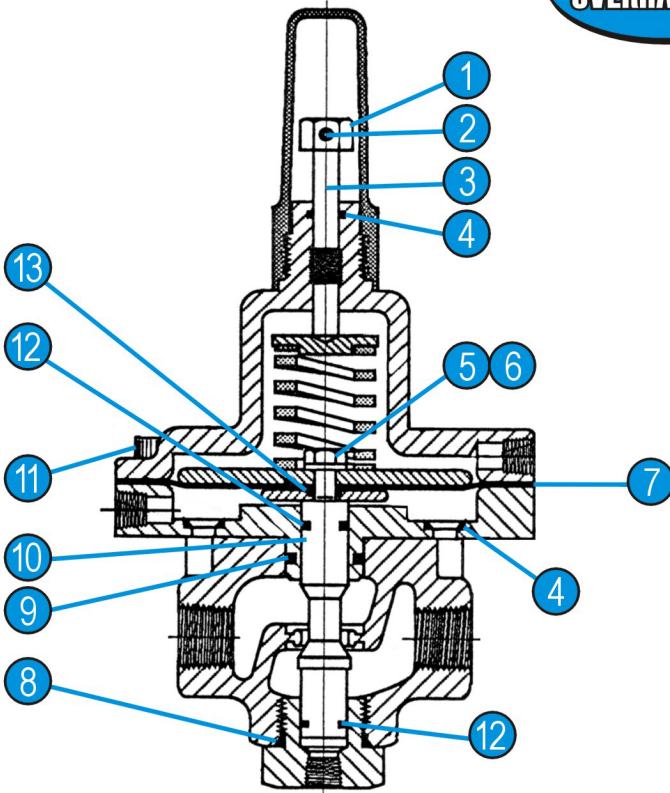

Repair Parts Kit-Buna

Part Number: 935005

For: 2450 Overhaul Kit

Parts List

Item	Included	Part #	Quantity	Description	Material
1		300131	1	ADAPTER	Brass
2		530416	1	ADAPTER SET SCREW	S.S.
3		300707	1	ADJUSTING SCREW	S.S.
4		611011	5	'O' RING	Viton
5		531700	1	CAP SCREW	S.S.
6		685700	1	LOCK WASHER	S.S.
7		694004	1	DIAPHRAGM	Buna-N
8		610912	1	'O' RING	Buna-N
9		611116	1	'O' RING	Viton
10		314720	1	STEM	S.S.
11		530701	8	BONNET CAP SCREW	S.S.
12		611013	2	'O' RING	Viton
13		611010	1	'O' RING	Viton

Item	Part #	Quantity	Description	Material
1	300131	1	ADAPTER	Brass
2	530416	1	ADAPTER SET SCREW	S.S.
3	300707	1	ADJUSTING SCREW	S.S.
4	611011	5	'O' RING	Viton
5	531700	1	CAP SCREW	S.S.
6	685700	1	LOCK WASHER	S.S.
7	694004	1	DIAPHRAGM	Buna-N
8	610912	1	'O' RING	Buna-N
9	611116	1	'O' RING	Viton
10	314720	1	STEM	S.S.
11	530701	8	BONNET CAP SCREW	S.S.
12	611013	2	'O' RING	Viton
13	611010	1	'O' RING	Viton