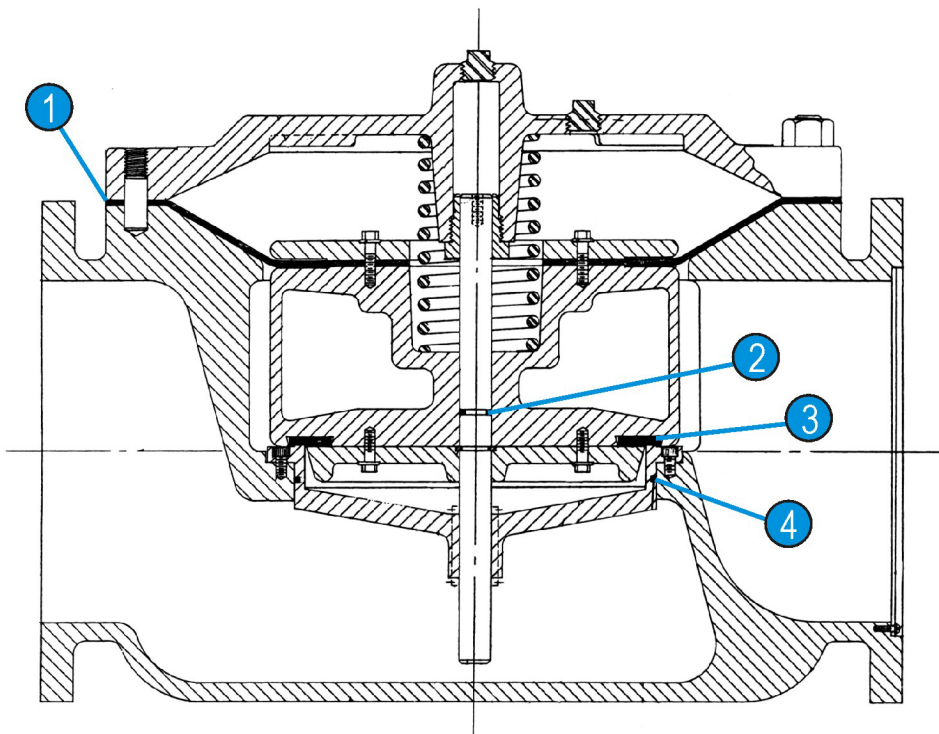

Repair Parts Kit-EPDM

Part Number: 904488

For: 24" Basic Valve

Parts List

ITEM	INCLUDED	PART#	QTY	DESCRIPTION	MATERIAL
1		690098	1	DIAPHRAGM	EPDM
2		614330	1	STEM 'O' RING	EPDM
3		690598	1	SEAT DISC	EPDM
4		614474	1	SEAT 'O' RING	EPDM

ITEM	PART#	QTY	DESCRIPTION	MATERIAL
1	690098	1	DIAPHRAGM	EPDM
2	614330	1	STEM 'O' RING	EPDM
3	690598	1	SEAT DISC	EPDM
4	614474	1	SEAT 'O' RING	EPDM