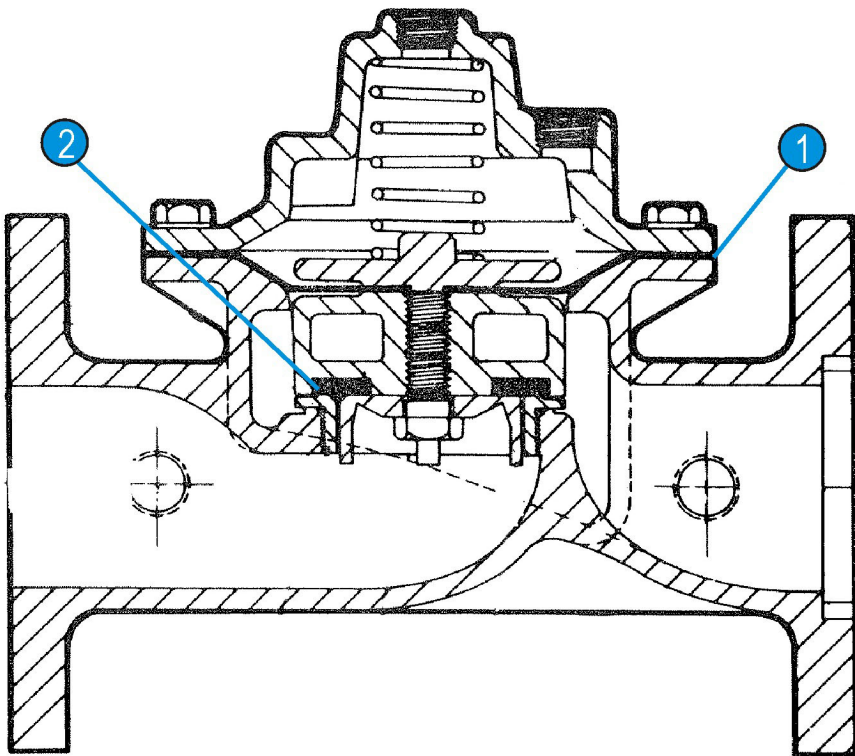

Repair Parts Kit-Buna
Power Actuated Valve with Lift Check Assembly
 Part Number: 965231
 For: 2" 2265 Basic Valve Repair Kit

ITEM	INCLUDED	PART#	QTY	DESCRIPTION	MATERIAL
1		2053	1	DIAPHRAGM	Nylon & Buna-N
2		2054	1	SEAT DISC	Buna

ITEM	PART#	QTY	DESCRIPTION	MATERIAL
1	2053	1	DIAPHRAGM	Nylon & Buna-N
2	2054	1	SEAT DISC	Buna