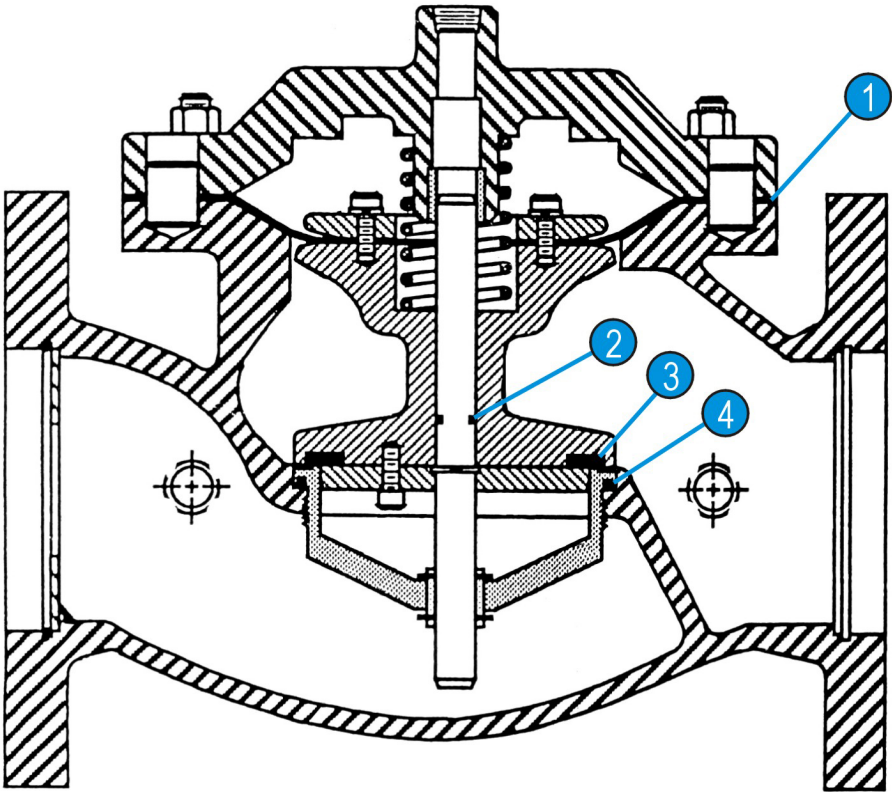

Repair Parts Kit-Buna

Part Number: 904000

For: 2" Basic Valve

Parts List

ITEM	INCLUDED	PART#	QTY	DESCRIPTION	MATERIAL
1		690000	1	DIAPHRAGM	Buna-N
2		611012	1	STEM 'O' RING	Viton
3		690500	1	SEAT DISC	Buna-N
4		610038	1	SEAT RING 'O' RING	Buna-N

ITEM	PART#	QTY	DESCRIPTION	MATERIAL
1	690000	1	DIAPHRAGM	Buna-N
2	611012	1	STEM 'O' RING	Viton
3	690500	1	SEAT DISC	Buna-N
4	610038	1	SEAT RING 'O' RING	Buna-N