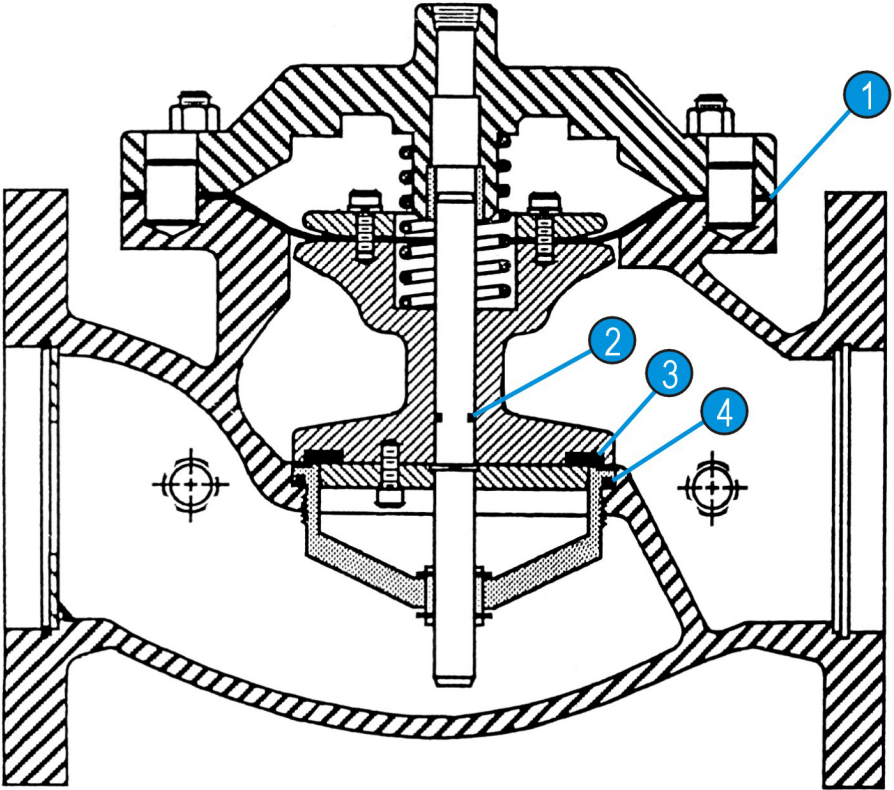

Repair Parts Kit-Viton

Part Number: 904100

For: 2" Basic Valve

Parts List

ITEM	INCLUDED	PART#	QTY	DESCRIPTION	MATERIAL
1		690100	1	DIAPHRAGM	Viton
2		611012	1	STEM 'O' RING	Viton
3		691500	1	SEAT DISC	Viton
4		611038	1	SEAT RING 'O' RING	Viton

ITEM	PART#	QTY	DESCRIPTION	MATERIAL
1	690100	1	DIAPHRAGM	Viton
2	611012	1	STEM 'O' RING	Viton
3	691500	1	SEAT DISC	Viton
4	611038	1	SEAT RING 'O' RING	Viton