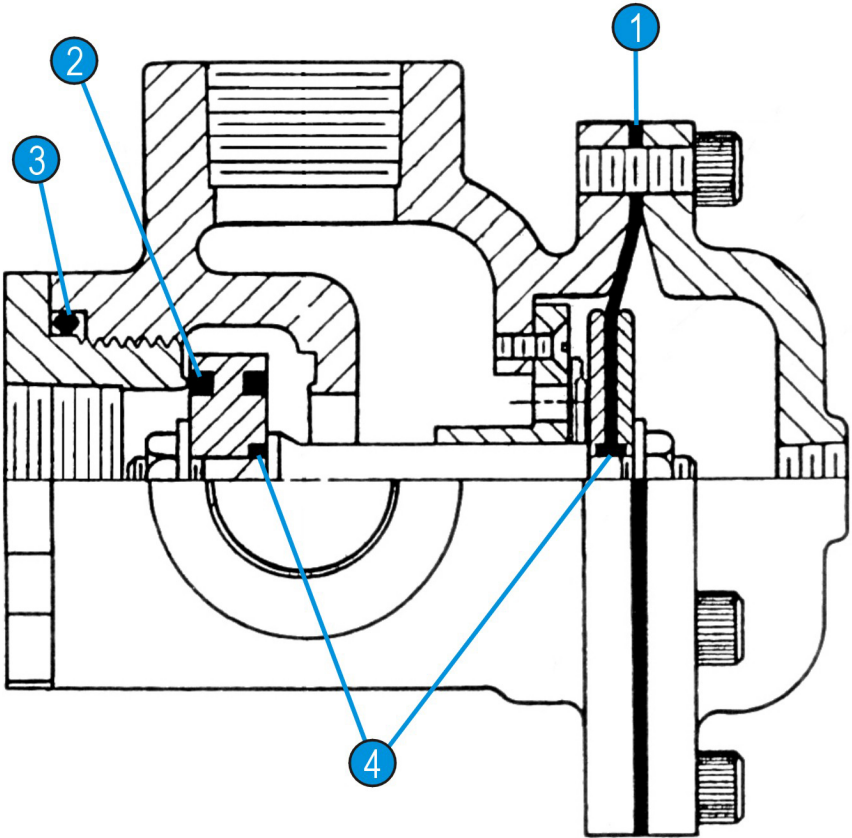

Repair Parts Kit-Buna
 Part Number: 930040
 For: 3600/50 Repair Kit

Parts List

ITEM	INCLUDED	PART#	QTY	DESCRIPTION	MATERIAL
1		694035	1	DIAPHRAGM	Buna
2		310736	1	SEAT PLUG	S.S. & Buna
3		610222	1	'O' RING	Buna
4		611010	3	'O' RING	Viton

ITEM	PART#	QTY	DESCRIPTION	MATERIAL
1	694035	1	DIAPHRAGM	Buna
2	310736	1	SEAT PLUG	S.S. & Buna
3	610222	1	'O' RING	Buna
4	611010	3	'O' RING	Viton