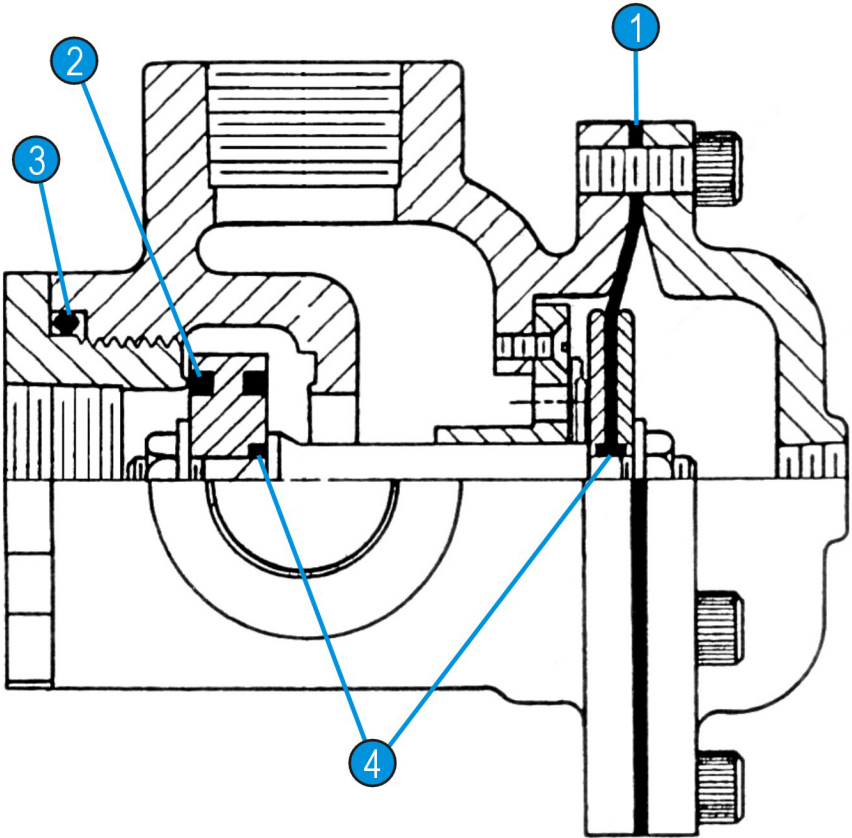

Repair Parts Kit-Viton
 Part Number: 930140
 For: 3600/50 Repair Kit

Parts List

ITEM	INCLUDED	PART#	QTY	DESCRIPTION	MATERIAL
1		694135	1	DIAPHRAGM	Viton
2		310737	1	SEAT PLUG	S.S. & Viton
3		611222	1	'O' RING	Viton
4		611010	3	'O' RING	Viton

ITEM	PART#	QTY	DESCRIPTION	MATERIAL
1	694135	1	DIAPHRAGM	Viton
2	310737	1	SEAT PLUG	S.S. & Viton
3	611222	1	'O' RING	Viton
4	611010	3	'O' RING	Viton