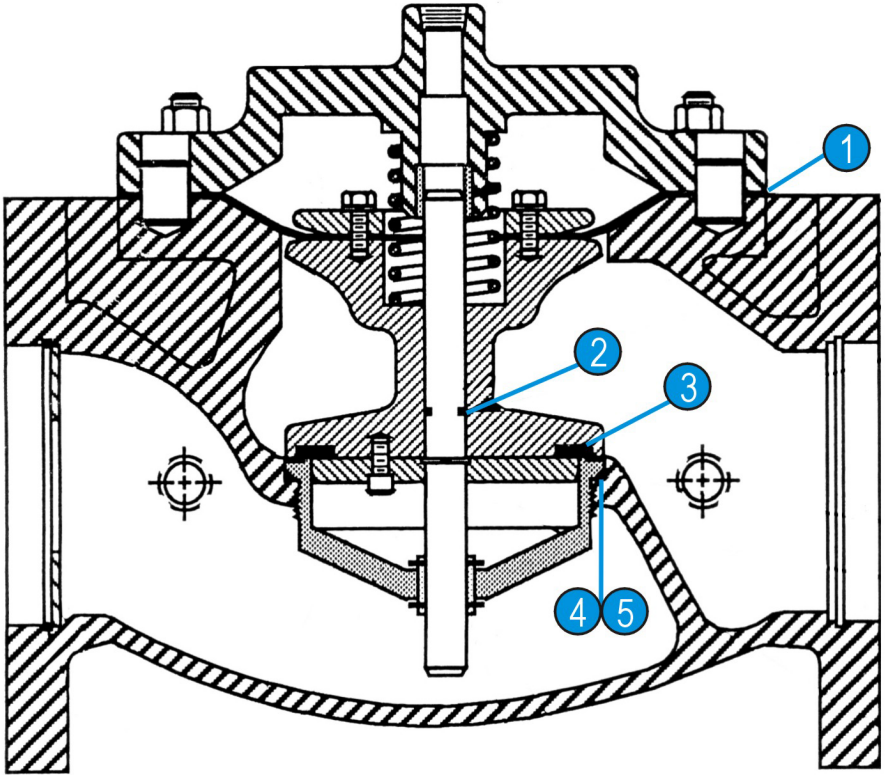

Repair Parts Kit-Buna
 Part Number: 904001
 For: 3" Basic Valve

Parts List

ITEM	INCLUDED	PART#	QTY	DESCRIPTION	MATERIAL
1		690001	1	DIAPHRAGM	Buna-N
2		611014	1	STEM 'O' RING	Viton
3		690501	1	SEAT DISC	Buna-N
4		610240	1	SEAT DISC 'O' RING	Buna-N
5		610044	1	SEAT DISC 'O' RING (Optional)	Buna-N

ITEM	PART#	QTY	DESCRIPTION	MATERIAL
1	690001	1	DIAPHRAGM	Buna-N
2	611014	1	STEM 'O' RING	Viton
3	690501	1	SEAT DISC	Buna-N
4	610240	1	SEAT DISC 'O' RING	Buna-N
5	610044	1	SEAT DISC 'O' RING (Optional)	Buna-N