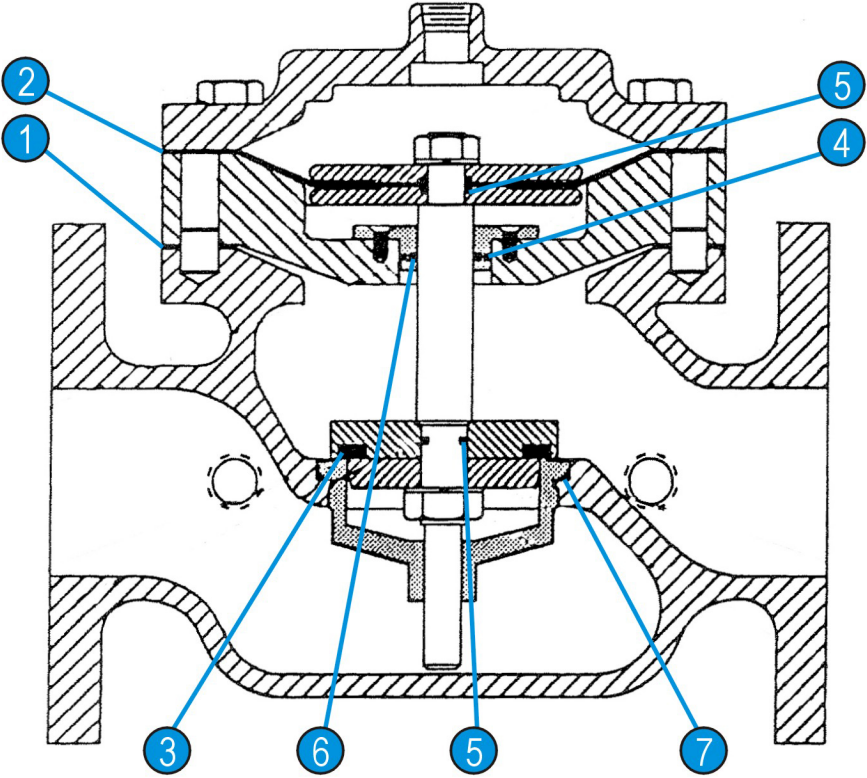

**Repair Parts Kit-Buna
Power Actuated**

Part Number: 906002
 For: 4" (1460) Repair Kit

| ITEM | INCLUDED | PART# | QTY | DESCRIPTION | MATERIAL |
|------|----------|--------|-----|-------------|--------------|
| 1 | | 693020 | 1 | GASKET | Buna-N |
| 2 | | 690013 | 1 | DIAPHRAGM | Nylon/Buna-N |
| 3 | | 690502 | 1 | SEAT DISC | Buna-N |
| 4 | | 610024 | 1 | 'O' RING | Buna-N |
| 5 | | 611014 | 2 | 'O' RING | Viton |
| 6 | | 611116 | 1 | 'O' RING | Viton |
| 7 | | 610158 | 1 | 'O' RING | Buna-N |

| ITEM | PART# | QTY | DESCRIPTION | MATERIAL |
|------|--------|-----|-------------|--------------|
| 1 | 693020 | 1 | GASKET | Buna-N |
| 2 | 690013 | 1 | DIAPHRAGM | Nylon/Buna-N |
| 3 | 690502 | 1 | SEAT DISC | Buna-N |
| 4 | 610024 | 1 | 'O' RING | Buna-N |
| 5 | 611014 | 2 | 'O' RING | Viton |
| 6 | 611116 | 1 | 'O' RING | Viton |
| 7 | 610158 | 1 | 'O' RING | Buna-N |