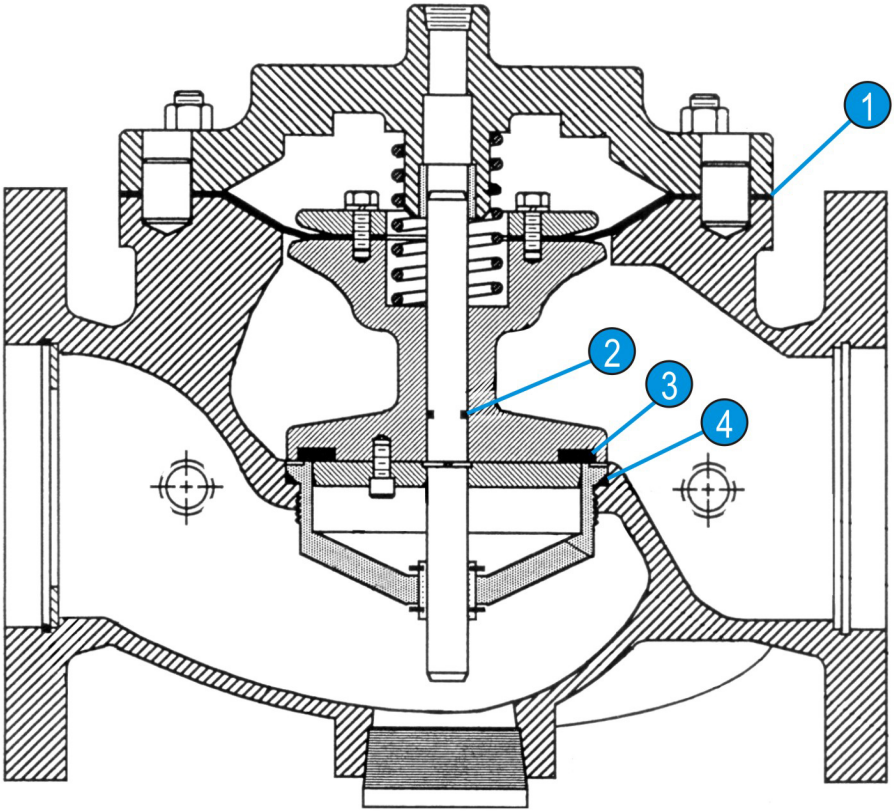

**Repair Parts Kit-Buna**  
 Part Number: 904502  
 For: 4" Basic Valve 2-PLY

**Parts List**

ITEM	INCLUDED	PART#	QTY	DESCRIPTION	MATERIAL
1		690040	1	DIAPHRAGM	Buna-N
2		611014	1	STEM 'O' RING	Viton
3		690502	1	SEAT DISC	Buna-N
4		610158	1	SEAT RING 'O' RING	Buna-N

ITEM	PART#	QTY	DESCRIPTION	MATERIAL
1	690040	1	DIAPHRAGM	Buna-N
2	611014	1	STEM 'O' RING	Viton
3	690502	1	SEAT DISC	Buna-N
4	610158	1	SEAT RING 'O' RING	Buna-N