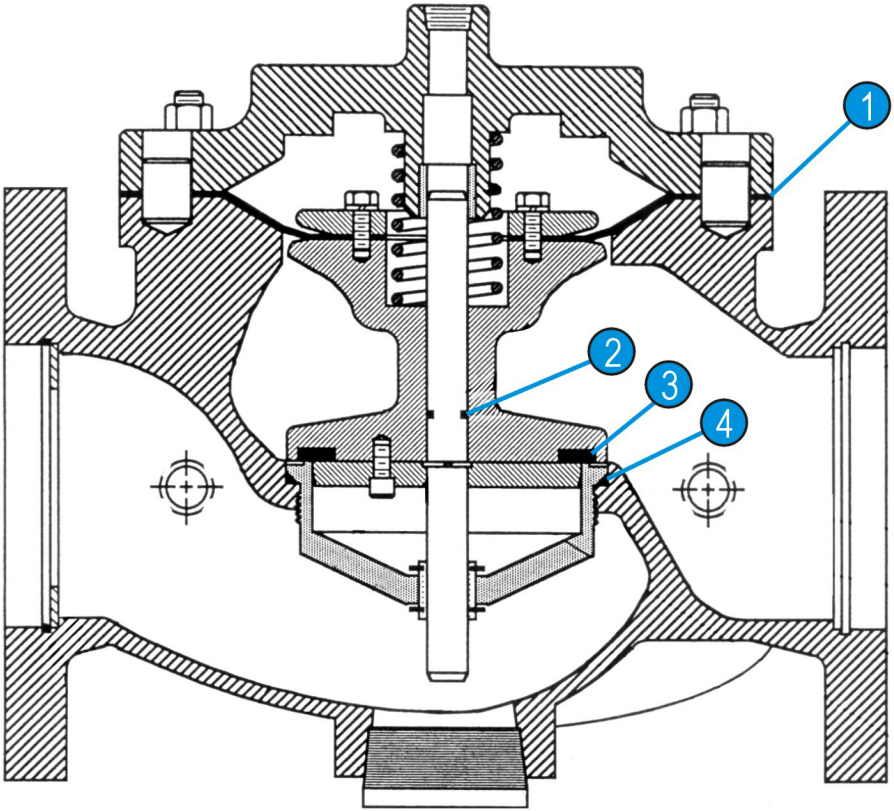

**Repair Parts Kit-Buna**

Part Number: 904002

For: 4" Basic Valve

**Parts List**

ITEM	INCLUDED	PART#	QTY	DESCRIPTION	MATERIAL
1		690002	1	DIAPHRAGM	Buna-N
2		611014	1	STEM 'O' RING	Viton
3		690502	1	SEAT DISC	Buna-N
4		610158	1	SEAT RING 'O' RING	Buna-N

ITEM	PART#	QTY	DESCRIPTION	MATERIAL
1	690002	1	DIAPHRAGM	Buna-N
2	611014	1	STEM 'O' RING	Viton
3	690502	1	SEAT DISC	Buna-N
4	610158	1	SEAT RING 'O' RING	Buna-N