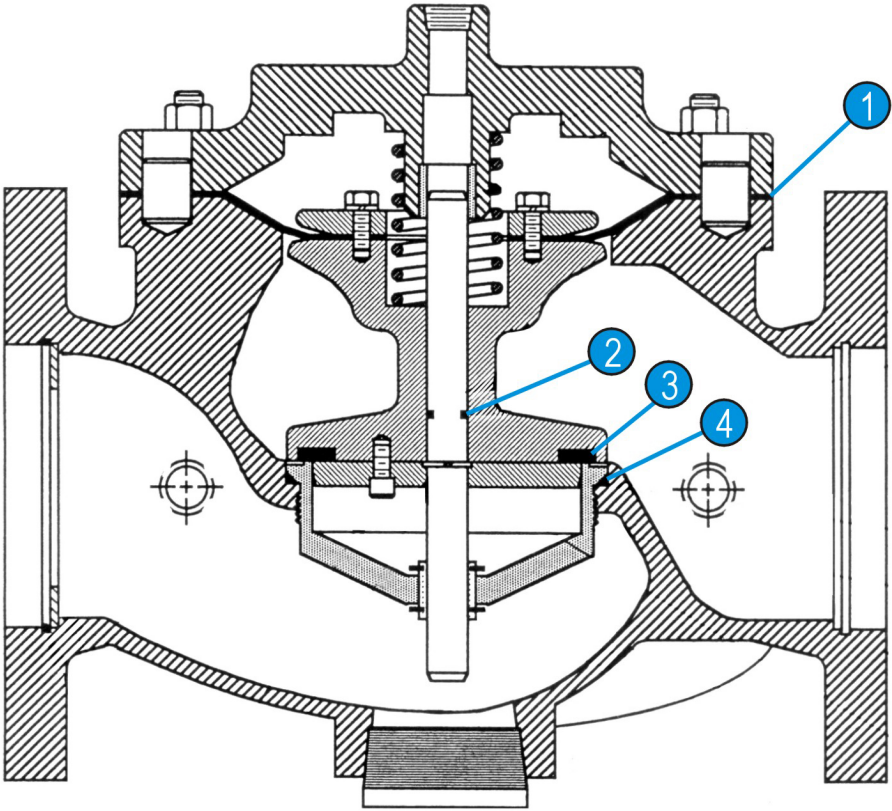

**Repair Parts Kit-Viton**

Part Number: 904102

For: 4" Basic Valve

**Parts List**

ITEM	INCLUDED	PART#	QTY	DESCRIPTION	MATERIAL
1		690102	1	DIAPHRAGM	Viton
2		611014	1	STEM 'O' RING	Viton
3		691502	1	SEAT DISC	Viton
4		611158	1	SEAT RING 'O' RING	Viton

ITEM	PART#	QTY	DESCRIPTION	MATERIAL
1	690102	1	DIAPHRAGM	Viton
2	611014	1	STEM 'O' RING	Viton
3	691502	1	SEAT DISC	Viton
4	611158	1	SEAT RING 'O' RING	Viton