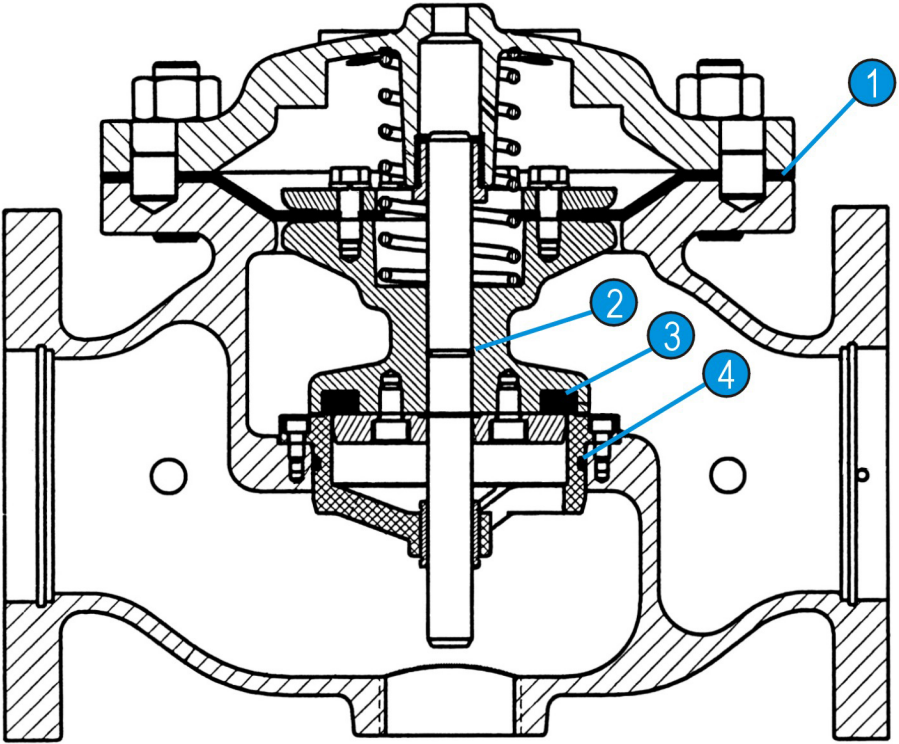

Repair Parts Kit-EPDM

Part Number: 904444

For: 4" Basic Valve

4400 Series

Parts List

ITEM	INCLUDED	PART#	QTY	DESCRIPTION	MATERIAL
1		690089	1	DIAPHRAGM	EPDM
2		614016	1	STEM 'O' RING	EPDM
3		690545	1	SEAT DISC	EPDM
4		614245	1	SEAT RING 'O' RING	EPDM

ITEM	PART#	QTY	DESCRIPTION	MATERIAL
1	690089	1	DIAPHRAGM	EPDM
2	614016	1	STEM 'O' RING	EPDM
3	690545	1	SEAT DISC	EPDM
4	614245	1	SEAT RING 'O' RING	EPDM