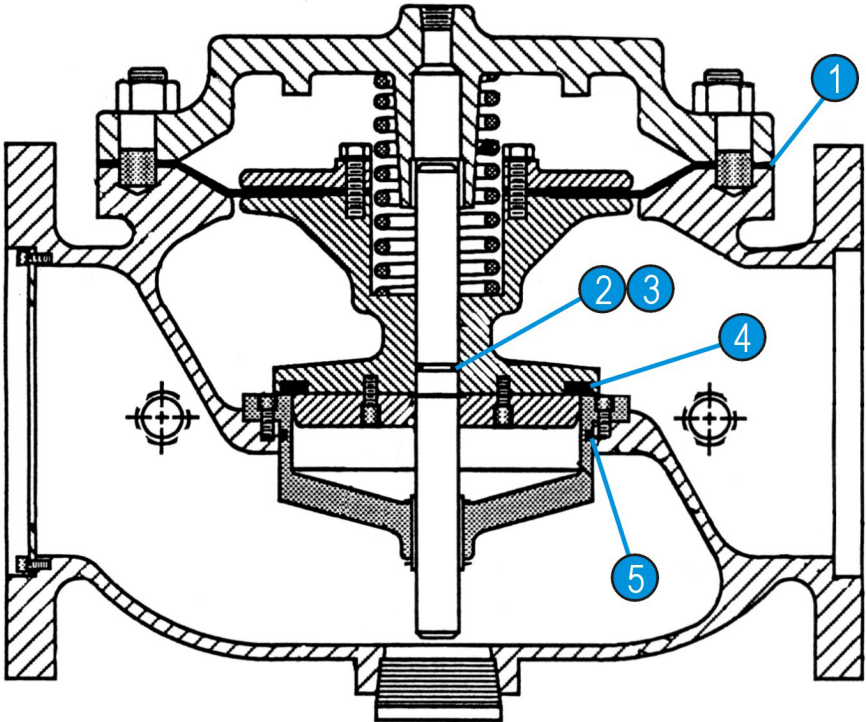

Repair Parts Kit-Buna

Part Number: 904003

For: 6" Basic Valve

Parts List

ITEM	INCLUDED	PART#	QTY	DESCRIPTION	MATERIAL
1		690046	1	DIAPHRAGM	Buna-N
2		610115	1	STEM 'O' RING	Buna (7/8")
3		611014	1	STEM 'O' RING	Viton (5/8")
4		690503	1	SEAT DISC	Buna-N
5		610259	1	SEAT DISC 'O' RING	Buna-N

ITEM	PART#	QTY	DESCRIPTION	MATERIAL
1	690046	1	DIAPHRAGM	Buna-N
2	610115	1	STEM 'O' RING	Buna (7/8")
3	611014	1	STEM 'O' RING	Viton (5/8")
4	690503	1	SEAT DISC	Buna-N
5	610259	1	SEAT DISC 'O' RING	Buna-N