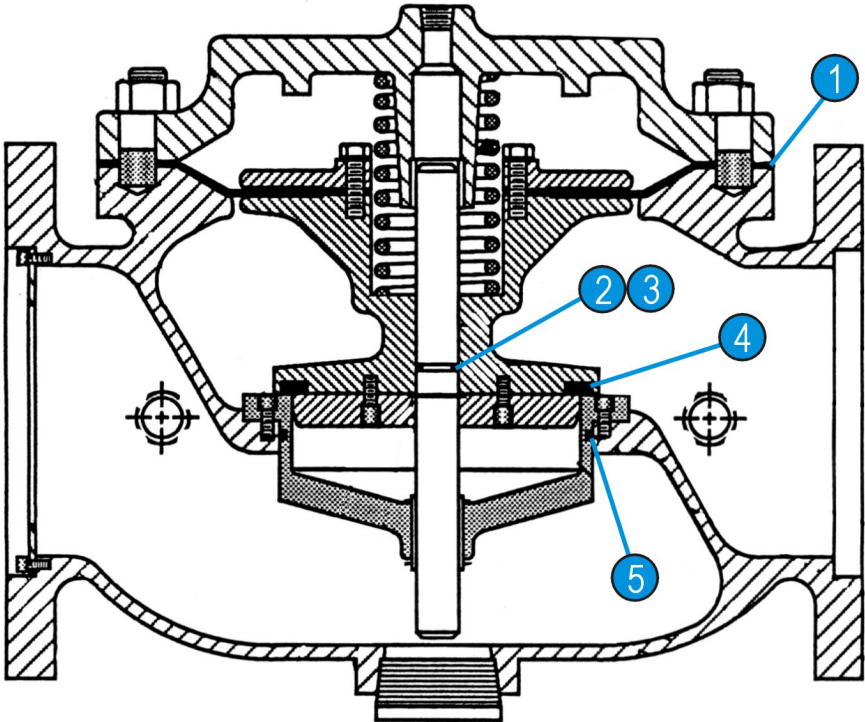

Repair Parts Kit-Viton
 Part Number: 904103
 For: 6" Basic Valve

Parts List

ITEM	INCLUDED	PART#	QTY	DESCRIPTION	MATERIAL
1		690146	1	DIAPHRAGM	Viton
2		610115	1	STEM 'O' RING	Viton (7/8")
3		611014	1	STEM 'O' RING	Viton (5/8")
4		691503	1	SEAT DISC	Viton
5		611259	1	SEAT DISC 'O' RING	Viton

ITEM	PART#	QTY	DESCRIPTION	MATERIAL
1	690146	1	DIAPHRAGM	Viton
2	610115	1	STEM 'O' RING	Viton (7/8")
3	611014	1	STEM 'O' RING	Viton (5/8")
4	691503	1	SEAT DISC	Viton
5	611259	1	SEAT DISC 'O' RING	Viton