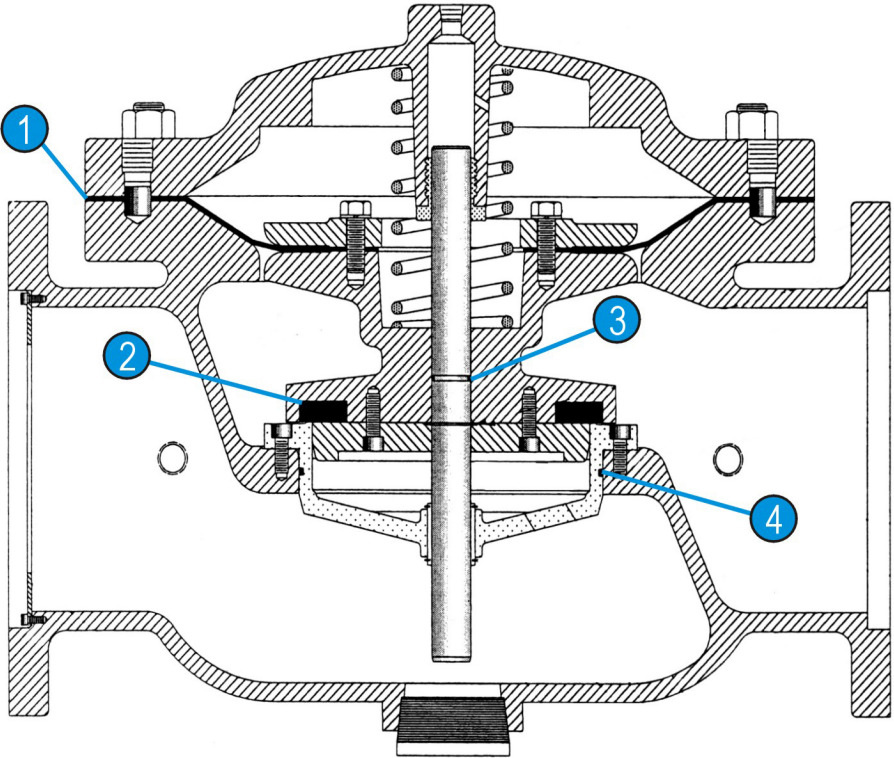

Repair Parts Kit-Buna

Part Number: 904084

For: 8" 3200 Series

Basic Valve Repair Kit

Parts List

ITEM	INCLUDED	PART#	QTY	DESCRIPTION	MATERIAL
1		690084	1	3200 SERIES DIAPHRAGM	Buna
2		690584	1	3200 SERIES SEAT DISC	Buna
3		610119	1	'O' RING FOR STEM	Buna
4		610268	1	SEAT RING 'O' RING	Buna

ITEM	PART#	QTY	DESCRIPTION	MATERIAL
1	690084	1	3200 SERIES DIAPHRAGM	Buna
2	690584	1	3200 SERIES SEAT DISC	Buna
3	610119	1	'O' RING FOR STEM	Buna
4	610268	1	SEAT RING 'O' RING	Buna