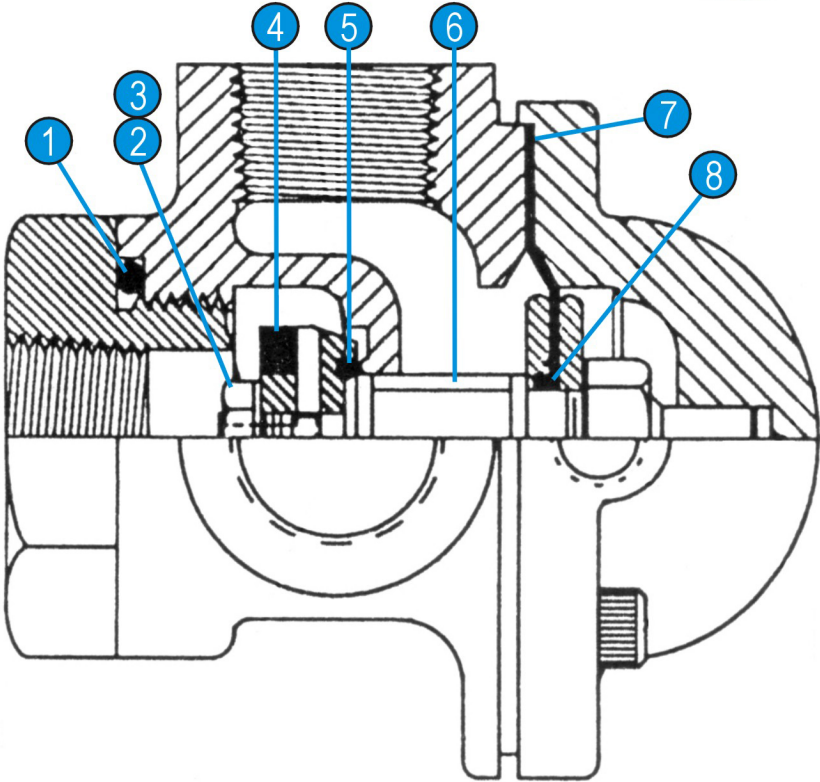

**Repair Parts Kit-Viton**

Part Number: 930101

For: A224 Kit

**Parts List**

ITEM	INCLUDED	PART#	QTY	DESCRIPTION	MATERIAL
1		611216	2	'O' RING	Viton
2		590718	1	NUT, HX HD 10-32	S.S.
3		685720	1	WASHER, LOCK SPRING	S.S.
4		310729	1	SEAT PLUG (w/ORIFICE)	S.S. & Viton
5		611111	1	'O' RING	Viton
6		314732	1	STEM, A224 9w/ORIFICE	S.S.
7		694100	1	DIAPHRAGM	Viton
8		611012	1	'O' RING	Viton

ITEM	PART#	QTY	DESCRIPTION	MATERIAL
1	611216	1	'O' RING	Viton
2	590718	1	NUT, HX HD 10-32	S.S.
3	685720	1	WASHER, LOCK SPRING	S.S.
4	310729	1	SEAT PLUG (w/ORIFICE)	S.S. & Viton
5	611111	1	'O' RING	Viton
6	314732	1	STEM, A224 9w/ORIFICE	S.S.
7	694100	1	DIAPHRAGM	Viton
8	611012	1	'O' RING	Viton